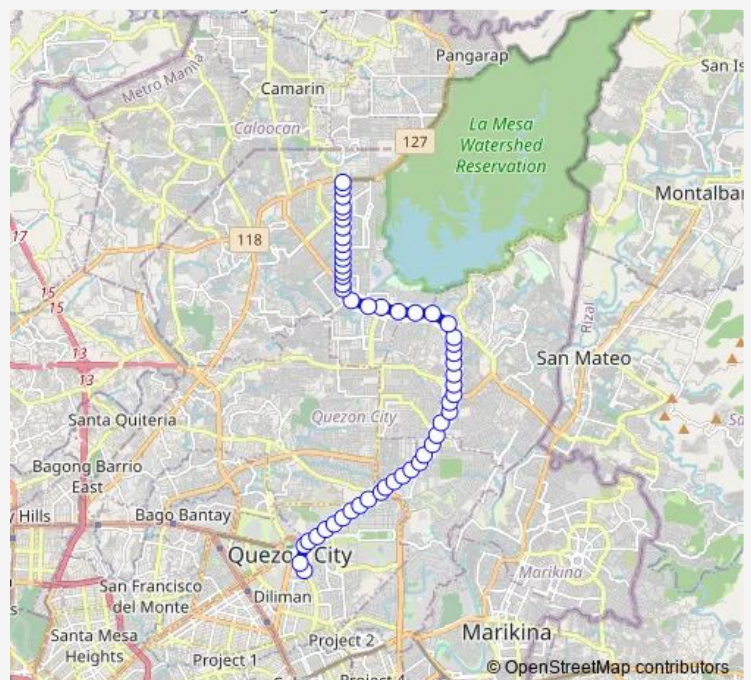

Social Science Institute, Commonwealth Avenue, Quezon City

Commonwealth Avenue / Central Avenue Intersection, Quezon City

St Peter Chapels, Commonwealth Avenue, Quezon City

Commonwealth Avenue, Quezon City

Loyola Memorial Chapel, Commonwealth Avenue, Quezon City

General Hospital, Commonwealth Avenue, Quezon City

Commonwealth Avenue, Quezon City

Route schedule

Kalayaan Ave / Mayaman Intersection, Quezon City, Manila — SM Public Transport Terminal, Regalado Highway, Quezon City

Monday	00:00
Tuesday	00:00
Wednesday	00:00
Thursday	00:00
Friday	00:00
Saturday	00:00
Sunday	00:00

Route info

Direction: Kalayaan Ave / Mayaman Intersection, Quezon City, Manila

Stops: 53

Trip Duration: 1 hour 8 min