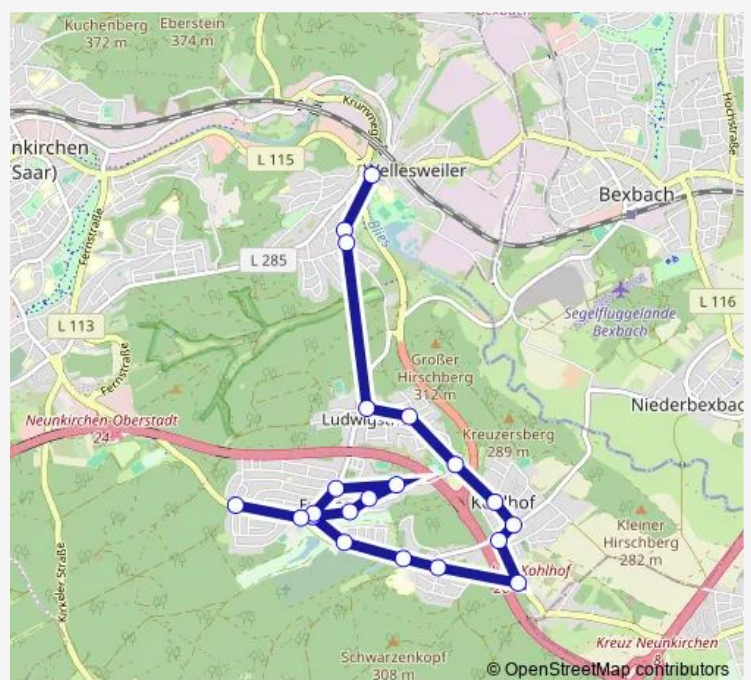

Monday 13:18

Tuesday 13:18

Wednesday 13:18

Thursday 13:18

Friday 13:18

Saturday —

Sunday —

Route info

Direction: Bliesbrücke, Wellesweiler Neunkirchen

Stops: 21

Trip Duration: 0 hour 19 min

Direction

Grüner Baum, Furpach Neunkirchen — Kreuz, Bexbach

29 stops

[Open route schedule](#)

Grüner Baum, Furpach Neunkirchen

Monday 06:55

Tuesday 06:55

Wednesday 06:55

Thursday 06:55

Friday 06:55

Saturday —

Sunday —

Route info