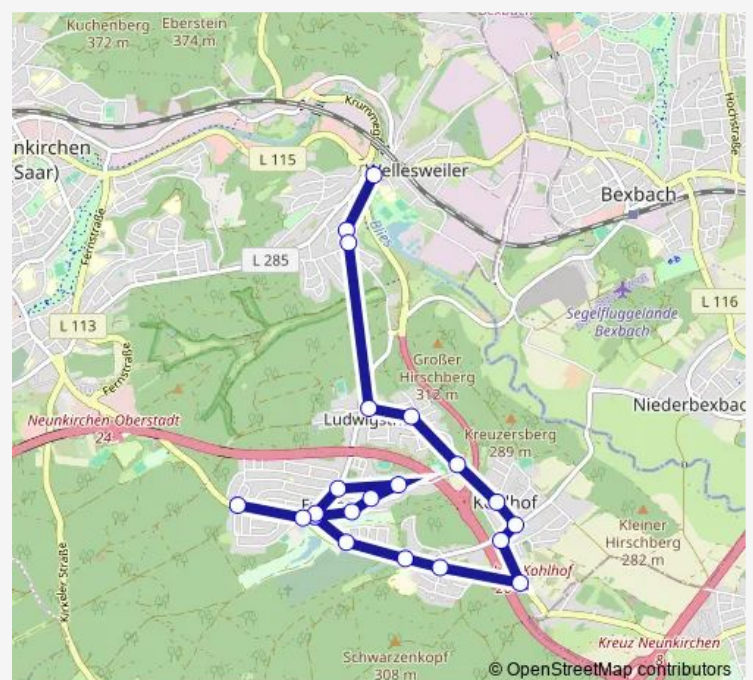

### Route schedule

Bliesbrücke, Wellesweiler Neunkirchen — Grüner Baum, Furpach Neunkirchen

Monday 13:18

Tuesday 13:18

Wednesday 13:18

Thursday 13:18

Friday 13:18

Saturday —

### Route info

Direction: Bliesbrücke, Wellesweiler Neunkirchen

Stops: 21

Trip Duration: 0 hour 19 min