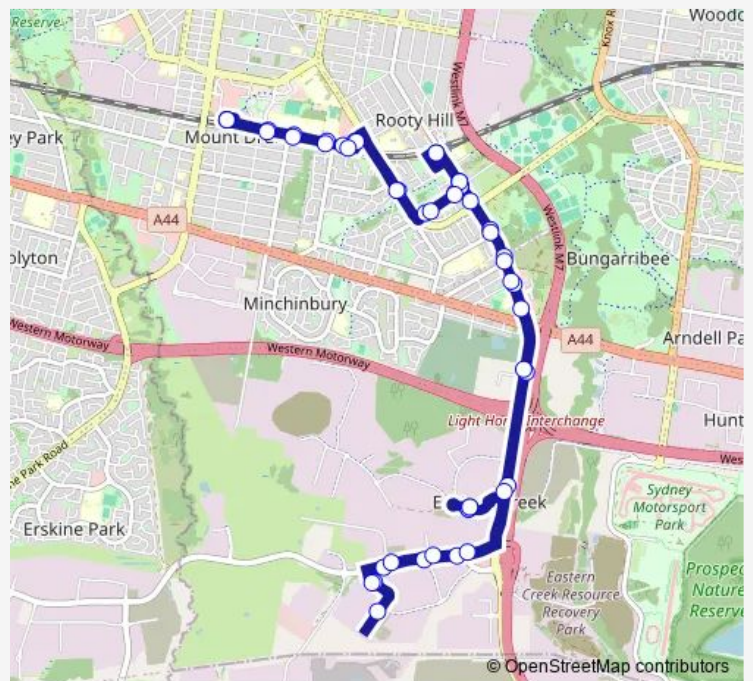

Willis St Opp Devon St

Rooty Hill Rd Opp Dunsmore St

Rooty Hill Station, Beames Av

Rooty Hill Rd At Dunsmore St

Rooty Hill Rd Opp Evans Rd

Rooty Hill Rd South Opp Cawarra St

Wallgrove Rd Opp 60

Wallgrove Rd Opp Wonderland Dr

Wonderland Dr After Alspec Pl

Wonderland Dr Before Alspec Pl

Old Wallgrove Rd After Mini Link Rd

Old Wallgrove Rd At Southridge St

**Route schedule**

Mount Druitt Station, Stand A — Mount Druitt Station, Stand A

Monday	09:44
Tuesday	09:44
Wednesday	09:44
Thursday	09:44
Friday	09:44
Saturday	—
Sunday	—

**Route info**

Direction: Mount Druitt Station, Stand A

Stops: 51

Trip Duration: 0 hour 58 min

738 — Mount Druitt to Eastern Creek via Rooty Hill (Loop Service)

Old Wallgrove Rd Opp Eastern Creek Dr

Roberts Rd After Old Wallgrove Rd

Roberts Rd Opp Capicure Dr

Roberts Rd Before Old Wallgrove Rd

Old Wallgrove Rd After Eastern Creek Dr

Old Wallgrove Rd Opp Southridge St