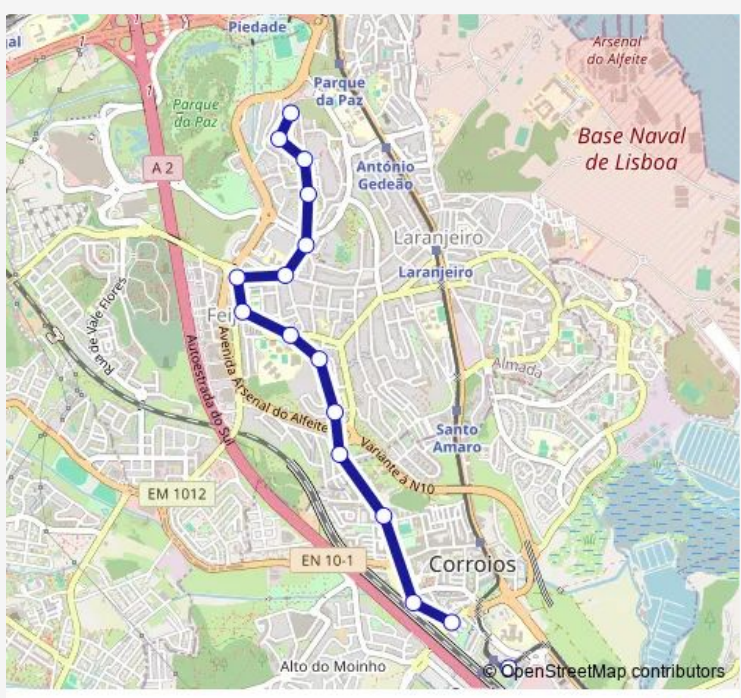

**Bus 3C - Corroios - Bº. Bento Gonçalves**

[Go to website](#)

**Direction**  
 Corroios (Est Ferroviária) — Bº B Gonçalves (R Eduardo Viana)  
 16 stops  
[Open route schedule](#)

- Corroios (Est Ferroviária)
- Corroios (Avª Vale Milhaços Lte 30) Centro Saúde
- Corroios (R Cidade Almada 8) Cgd
- Corroios (R Cidade Luanda 48)
- Feijó (R Vila Seixal 2)
- Feijó (R Mário A Gomes Fte 64) Pastelaria Docélia
- Feijó (R Vila Seixal) Mercado
- Feijó (R Alembrança) Fte Esc 2 3 Ciclo
- Feijó (R Alembrança 42) Esc Primária
- Feijó (Estr Algazarra 7)
- Feijó (R Dr António Elvas 109) Farmácia
- Feijó (R Oliveira Martins Fte 8)
- Bº B Gonçalves (R Ary Santos 49) Cinza Parque
- Bº B Gonçalves (R Ary Santos 1) Comissão Moradore
- Bº B Gonçalves (R Amadeu Sousa Cardoso Fte 9)
- Bº B Gonçalves (R Eduardo Viana)

**Route schedule**  
 Corroios (Est Ferroviária) — Bº B Gonçalves (R Eduardo Viana)

Monday	06:00-17:00
Tuesday	06:00-17:00
Wednesday	06:00-17:00
Thursday	06:00-17:00
Friday	06:00-17:00
Saturday	06:55-18:40
Sunday	07:55-18:40

**Route info**  
 Direction: Corroios (Est Ferroviária)  
 Stops: 16  
 Trip Duration: 0 hour 15 min

■ 3C - Corroios - Bº. Bento Gonçalves **BusMaps**

Bus time schedules and route maps are available in an offline PDF at [busmaps.com](https://busmaps.com). Use the [busmaps.com](https://busmaps.com) website to see live bus times, train schedule or subway schedule, and step-by-step directions for all public transit in Almada

The schedule is provided in the local timezone. Times with "(+1)" indicate departures on the next day.

PDF file created on 2025-02-26

2024 BusMaps.com - All Rights Reserved