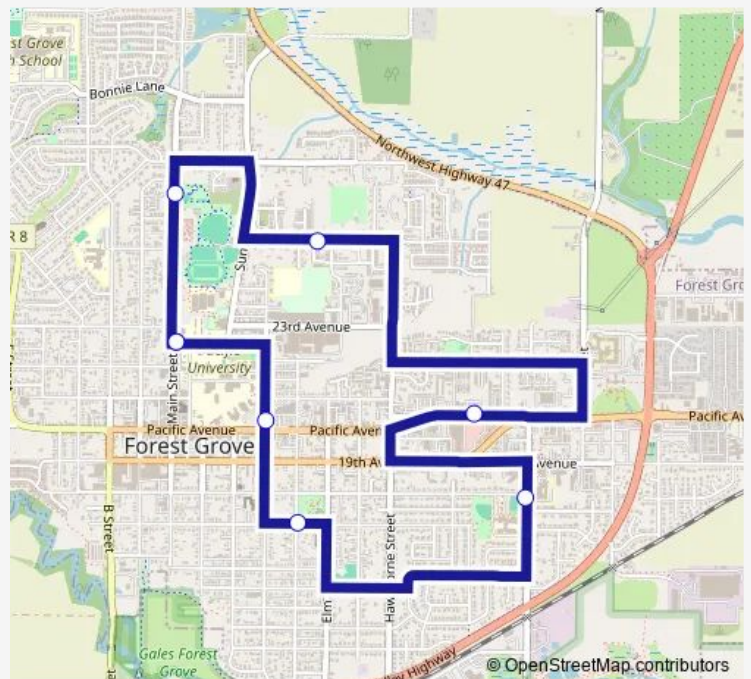

Safeway (2836 Pacific Ave)

Forest Grove Senior Center (2037 Douglas St)

Main St & University Ave

Lincoln Park

26th Ave & Williams St

Safeway (2836 Pacific Ave)

Hillsboro Medical Center - Forest Grove (Maple St & 18th Ave)

Friday 14:45

Saturday —

Sunday —

Route info

Direction: TTM Technologies

Stops: 11

Trip Duration: 0 hour 46 min

East Loop — Grovelink

Direction

University Ave & Main St — University Ave & Main St

8 stops

[Open route schedule](#)

University Ave & Main St

Lincoln Park

26th Ave & Williams St

Safeway (2836 Pacific Ave)

Hillsboro Medical Center - Forest Grove (Maple St & 18th Ave)

At Rogers Park

Cedar St & Pacific Ave (Northbound)

University Ave & Main St

Route schedule

University Ave & Main St — University Ave & Main St

Monday 07:02-19:11