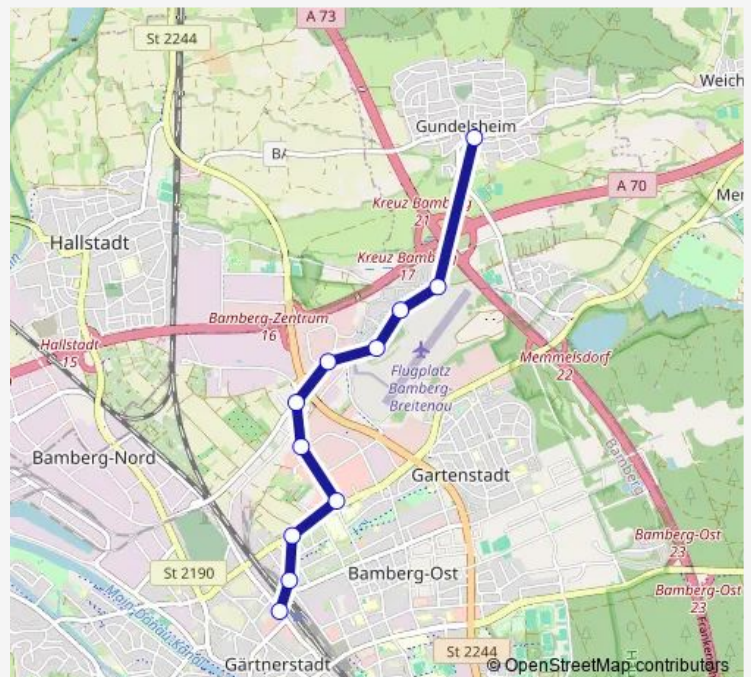

Hiltnerstraße

Feldkirchenstraße

Gundelsheimer Straße

P+R Kronacher Straße

Kronacher Straße

Bruckertshof

Kramersfeld

Hirschknock

Gundelsheim Altes Rathaus

Route schedule

Bahnhof/ Ludwigstr. — Gundelsheim Altes Rathaus

Monday	06:10-00:10 ⁺¹
Tuesday	15:45-01:45 ⁺¹
Wednesday	20:10-00:10 ⁺¹
Thursday	20:10-00:10 ⁺¹
Friday	06:10-01:45 ⁺¹
Saturday	15:45-01:45 ⁺¹
Sunday	10:07-00:10 ⁺¹

Route info

Direction: Bahnhof/ Ludwigstr.

Stops: 11

Trip Duration: 0 hour 10 min

Direction

Gundelsheim Altes Rathaus — Bahnhof/ Ludwigstr.

11 stops

[Open route schedule](#)

Thursday 20:20-23:40

Friday 06:09-23:40

Saturday 15:49-23:40

Sunday 10:17-23:40

Route info

Direction: Gundelsheim Altes Rathaus

Stops: 11

Trip Duration: 0 hour 9 min