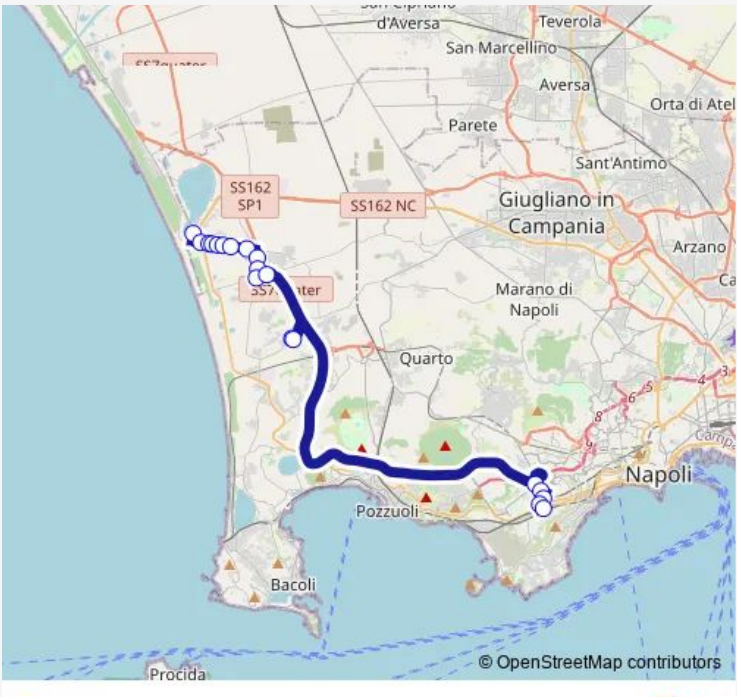

Route schedule

Giugliano - Via Lago Patria - Piazza Tempio Scipione —
 Napoli - Via Giulio Cesare , Santos

Monday	06:50-18:15
Tuesday	06:50-18:15
Wednesday	06:50-18:15
Thursday	06:50-18:15
Friday	06:50-18:15
Saturday	06:50-18:15
Sunday	06:50-17:30

Route info

Direction: Giugliano - Via Lago Patria - Piazza Tempio Scipione

Stops: 19

Trip Duration: 0 hour 55 min

Direction

Napoli - Via Giulio Cesare , Santos — Giugliano - Via Lago Patria - Piazza Tempio Scipione

24 stops

[Open route schedule](#)

Napoli - Via Giulio Cesare , Santos

Napoli - Via G. Battista Marino , 4

Napoli - Via G. Leopardi , S.H.

Napoli - Via G. Leopardi , 273

Giugliano - Via S.Nullo , Champs Elysees

Direction: Napoli - Via Giulio Cesare , Santos

Stops: 24

Trip Duration: 0 hour 55 min

914 Bus time schedules and route maps are available in an offline PDF at busmaps.com. Use the busmaps.com website to see live bus times, train schedule or subway schedule, and step-by-step directions for all public transit in Naples