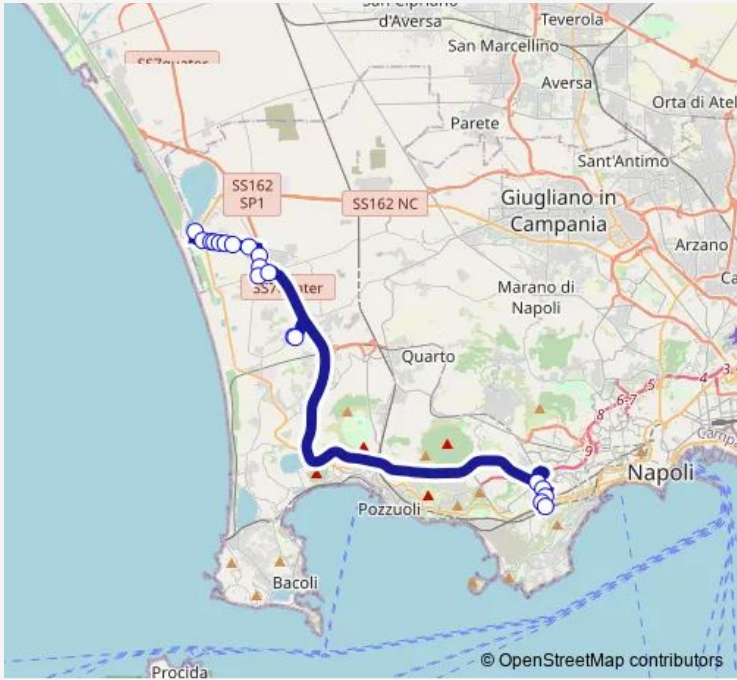

**Route schedule**  
 Giugliano - Via Lago Patria , P.zza Tempio Scipione —  
 Napoli - Via Giulio Cesare , Santos

Monday	06:00-21:00
Tuesday	06:00-21:00
Wednesday	06:00-21:00
Thursday	06:00-21:00
Friday	06:00-21:00
Saturday	06:00-21:00
Sunday	06:00-20:00

**Route info**

Direction: Giugliano - Via Lago Patria , P.zza Tempio Scipione

Stops: 19

Trip Duration: 0 hour 55 min

## Direction

Napoli - Via Giulio Cesare , Santos — Giugliano - Via Lago Patria , P.zza Tempio Scipione

24 stops

[Open route schedule](#)

Napoli - Via Giulio Cesare , Santos

Napoli - Via G. Battista Marino , 4

## Route info

Direction: Napoli - Via Giulio Cesare , Santos

Stops: 24

Trip Duration: 0 hour 55 min

914 Bus time schedules and route maps are available in an offline PDF at [busmaps.com](https://busmaps.com). Use the [busmaps.com](https://busmaps.com) website to see live bus times, train schedule or subway schedule, and step-by-step directions for all public transit in Naples