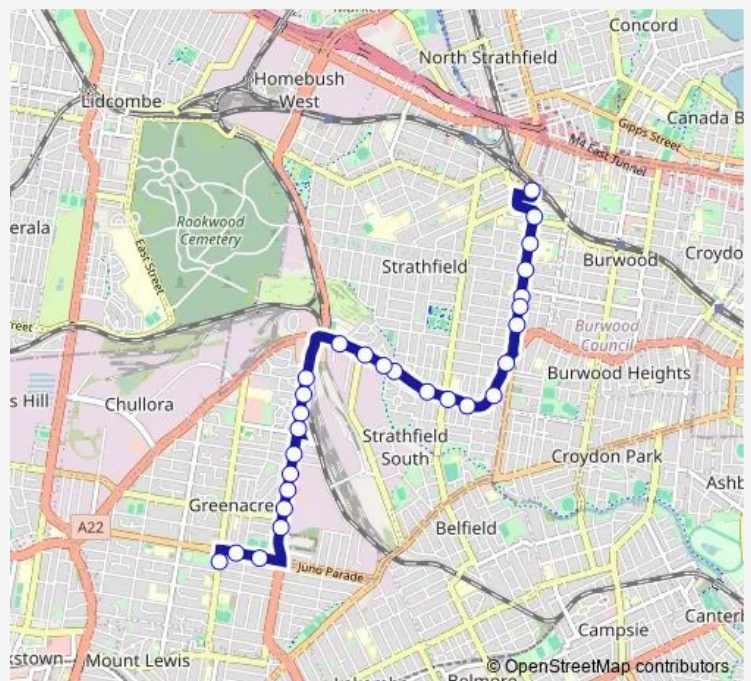

**Route schedule**

Strathfield Station, Albert Rd, Stand E — Greenacre Shops, Waterloo Rd, Stand A

Monday	06:07-19:37
Tuesday	06:07-19:37
Wednesday	06:07-19:37
Thursday	06:07-19:37
Friday	06:07-19:37
Saturday	—
Sunday	—

**Route info**

Direction: Strathfield Station, Albert Rd, Stand E

Stops: 28

Trip Duration: 0 hour 23 min

914 — Strathfield to Greenacre

Roberts Rd Opp Russell St

Roberts Rd At Amarina Av

Roberts Rd At Oleander St

## Direction

Greenacre Shops, Waterloo Rd, Stand A — Strathfield Station, Albert Rd, Stand E

30 stops

[Open route schedule](#)

Greenacre Shops, Waterloo Rd, Stand A

Wangee Rd At Acacia Av

Wangee Rd After Acacia Av

## Route info

Direction: Greenacre Shops, Waterloo Rd, Stand A

Stops: 30

Trip Duration: 0 hour 24 min

The Broadway, The Boulevarde

The Boulevarde At Highgate St

Trinity Grammar School, The Boulevarde

The Boulevarde At Woodward Av