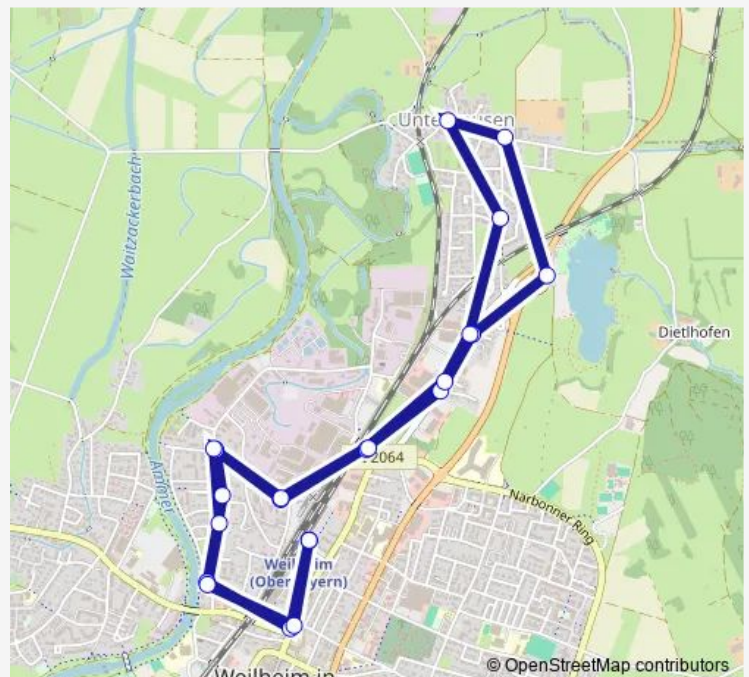

Direction

Weilheim (Oberbay) — Weilheim (Oberbay)

22 stops

[Open route schedule](#)

- Weilheim (Oberbay)
- Weilheim, Bürgerheim
- Weilheim, Schießstattweg
- Weilheim, Zimmermannstr.
- Weilheim, Merckstraße
- Weilheim Bf West/Fischerried
- Weilheim, Töllernkreisel
- Weilheim, Einkaufspark
- Weilheim, Ludwig-Thoma-Straße
- Weilheim, Dietlhofer See
- Unterhausen, Dorfstraße
- Unterhausen, Kindergarten
- Unterhausen, Martin-Raith-Str.
- Weilheim, Ludwig-Thoma-Straße
- Weilheim, Einkaufspark
- Weilheim, Töllernkreisel
- Weilheim Bf West/Fischerried
- Weilheim, Merckstraße
- Weilheim, Zimmermannstr.
- Weilheim, Schießstattweg
- Weilheim, Bürgerheim

Route schedule

Weilheim (Oberbay) — Weilheim (Oberbay)

Monday	05:30-19:30
Tuesday	05:30-19:30
Wednesday	05:30-19:30
Thursday	05:30-19:30
Friday	05:30-19:30
Saturday	08:30-16:30
Sunday	—

Route info

Direction: Weilheim (Oberbay)

Stops: 22

Trip Duration: 0 hour 30 min

914 Bus time schedules and route maps are available in an offline PDF at busmaps.com. Use the busmaps.com website to see live bus times, train schedule or subway schedule, and step-by-step directions for all public transit in Weilheim

The schedule is provided in the local timezone. Times with "(+1)" indicate departures on the next day.

PDF file created on 2025-01-16

2024 BusMaps.com - All Rights Reserved