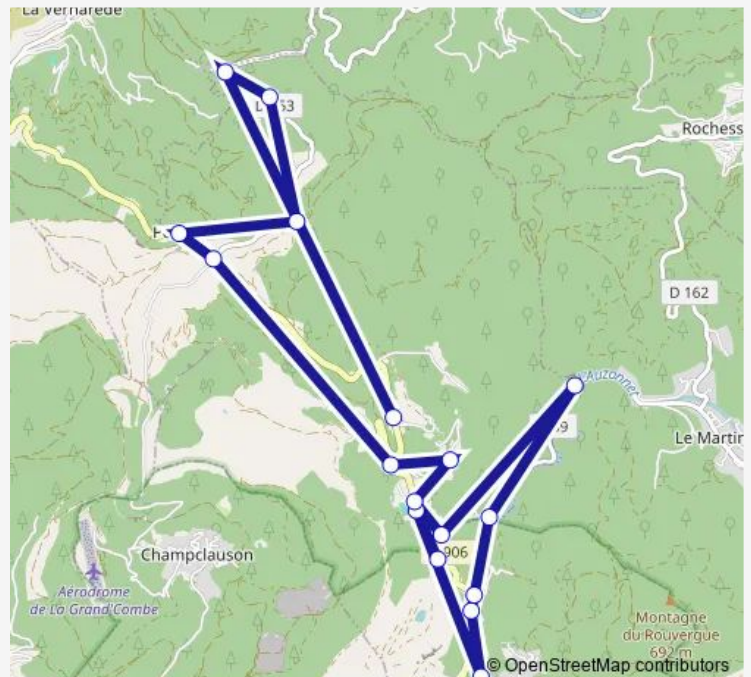

Route schedule

LE Pontil Ecole — LE Ventilateur

Monday	16:20
Tuesday	16:20
Wednesday	—
Thursday	16:20
Friday	16:20
Saturday	—
Sunday	—

Route info

Direction: LE Pontil Ecole

Stops: 17

Trip Duration: 0 hour 57 min

Direction

Rompue Haute — Ecole Affenadou

19 stops

[Open route schedule](#)

Rompue Haute

Chatenet

LES Bouziges

Village

Chateau

LE Ventilateur

Palmesalade

LES Menes

MAS Nadal

Ecole Affenadou

Route Basse

Broussous

Route info

Direction: Rompue Haute

Stops: 19

Trip Duration: 0 hour 49 min

914 Bus time schedules and route maps are available in an offline PDF at busmaps.com. Use the busmaps.com website to see live bus times, train schedule or subway schedule, and step-by-step directions for all public transit in Ales