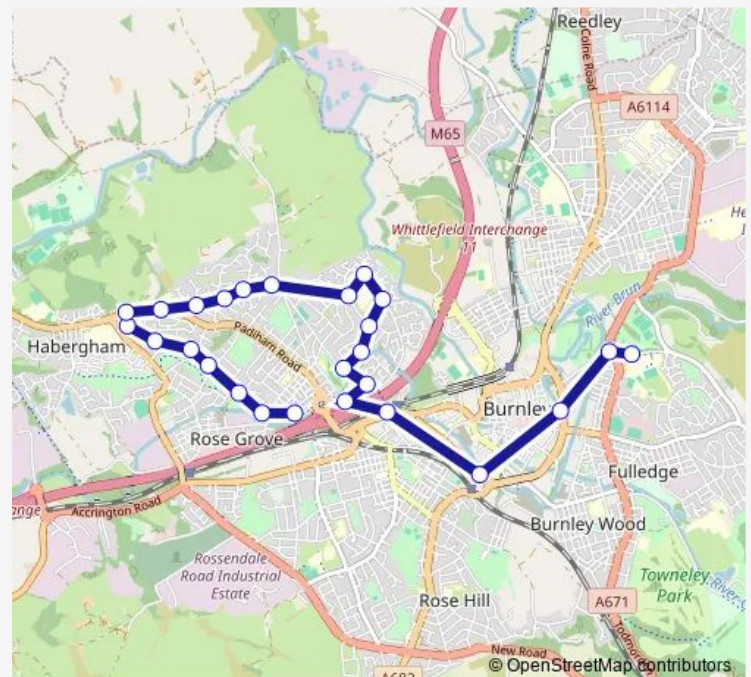

Thursday 07:45

Friday 07:45

Saturday —

Sunday —

Route info

Direction: Wordsworth Street

Stops: 26

Trip Duration: 0 hour 50 min

25 stops

[Open route schedule](#)

Blessed Trinity Coll

Thurston Street

Hobart Street

Blakey Street

Culvert

Trafalgar Street

Thursday 15:25

Friday 15:25

Saturday —

Sunday —

Route info

Direction: Blessed Trinity Coll

Stops: 25

Trip Duration: 0 hour 35 min