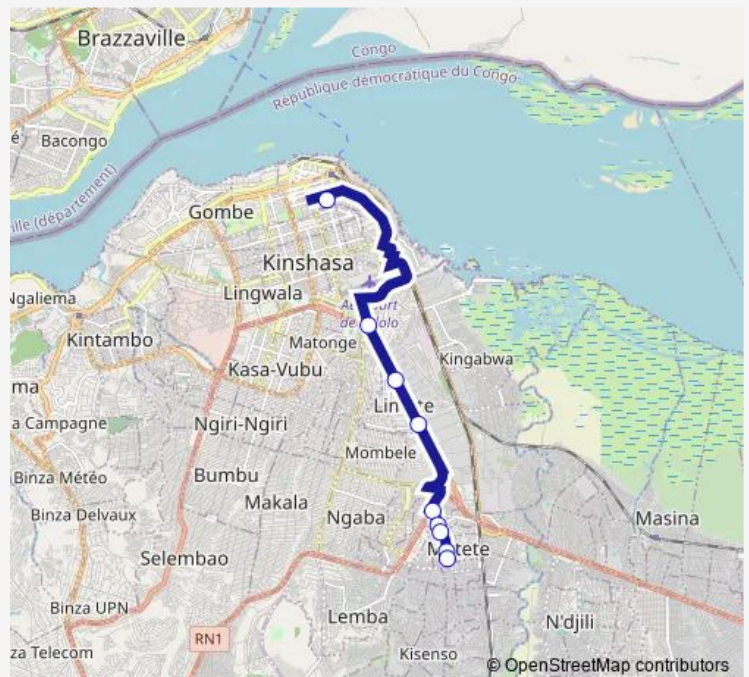

unknown

unknown

unknown

Route schedule

unknown — unknown

Monday 15:52

Tuesday 15:52

Wednesday 15:52

Thursday 15:52

Friday 15:52

Saturday —

Sunday —

Route info

Direction: unknown

Stops: 13

Trip Duration: 0 hour 41 min

■ Matete _ Zando

Direction

unknown — unknown

9 stops

[Open route schedule](#)

unknown

unknown

unknown

Monday 17:04

Tuesday 17:04

Wednesday 17:04

Thursday 17:04

Friday 17:04

Saturday —

Sunday —

Route info