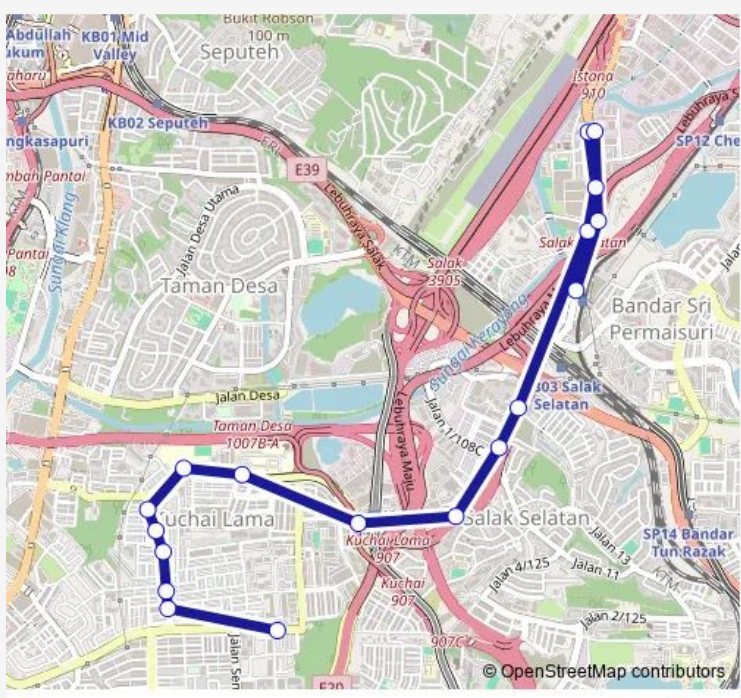

Bus T421 Taman Gembira

[Go to website](#)

Direction
 Terminal Taman Gembira, Jalan 1/127 — Stesen LRT Salak Selatan, Jalan Sungai Besi
 18 stops
[Open route schedule](#)

- Terminal Taman Gembira, Jalan 1/127
- Syarikat Wai Sang Tong (2), Jalan Riang 11
- Simpang Jalan Selesa 1, Jalan Riang 11
- Restoran Long Yuan, Jalan Rukun 6
- Kejuruteraan Elektrik, Jalan Rukun 4
- Simpang Jalan Batalong (1), Jalan Rukun
- SMK Sri Sentosa, Jalan Kuchai Lama
- Institut Latihan Perindustrian / Kfc, Jalan Kuchai Lama
- Ajinomoto, Jalan Kuchai Lama
- Bangunan Prajana, Lebuhraya Sungai Besi
- Esso Salak Jay, Lebuhraya Sungai Besi
- Jejantas Taman Salak Jaya, Lebuhraya Sungai Besi
- Srjk (C) Tai Thung, Lebuhraya Sungai Besi
- Razak Mansion, Lebuhraya Sungai Besi
- Batu 3 1/2/Jejantas U'Turn, Lebuhraya Sungai Besi
- Simpang Batu 3 1/2, Lebuhraya Sungai Besi
- Razak Mansion (opp.), Lebuhraya Sungai Besi
- Stesen LRT Salak Selatan, Jalan Sungai Besi

Route schedule
 Terminal Taman Gembira, Jalan 1/127 — Stesen LRT Salak Selatan, Jalan Sungai Besi

Monday	06:00
Tuesday	06:00
Wednesday	06:00
Thursday	06:00
Friday	06:00
Saturday	06:00
Sunday	06:00

Route info
 Direction: Terminal Taman Gembira, Jalan 1/127
 Stops: 18
 Trip Duration: 17 hour 0 min

Direction

Stesen LRT Salak Selatan, Jalan Sungai Besi — Terminal Taman Gembira, Jalan 1/127

13 stops

[Open route schedule](#)

Stesen LRT Salak Selatan, Jalan Sungai Besi

Jejantas Stesen KTM Salak Selatan, Jalan Sungai Besi

Route info

Direction: Stesen LRT Salak Selatan, Jalan Sungai Besi

Stops: 13

Trip Duration: 17 hour 0 min

T421 Bus time schedules and route maps are available in an offline PDF at busmaps.com. Use the busmaps.com website to see live bus times, train schedule or subway schedule, and step-by-step directions for all public transit in Kuala Lumpur