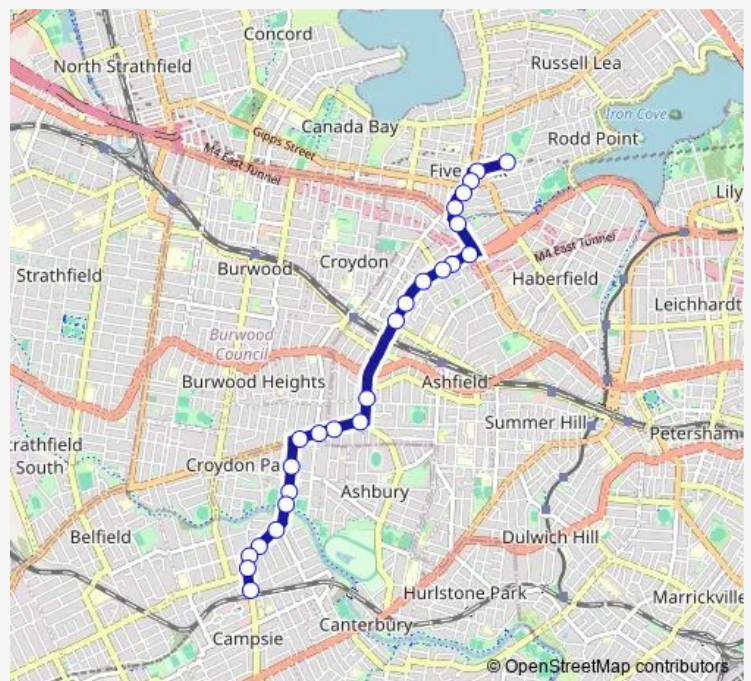

School Bus 678s Domremy College to Campsie Station

[Go to website](#)

Direction

Domremy College, First Av — Campsie Station, Beamish St, Stand C

25 stops

[Open route schedule](#)

- Domremy College, First Av
- First Av At Ramsay Rd
- Club Five Dock Rsl, Great North Road
- Great North Rd At Murralong Av
- Great North Rd At Harrabrook Av
- Parramatta Rd At Dobroyd Pde
- Frederick St After Parramatta Rd
- Frederick St After Henry St
- Frederick St At Church St
- Frederick St At John St
- Frederick St At Albert Pde
- Frederick St Before Elizabeth St
- Milton St At Arthur St
- Georges River Rd After Watson Av
- Georges River Rd Opp Holborow St
- Georges River Rd Before Croydon Av
- Georges River Rd Opp Croydon Park Public School
- Brighton Av At Queensborough Rd
- Brighton Av At Albert Rd
- Croydon Park, Brighton Av
- Brighton Av After Moore St

Route schedule

Domremy College, First Av — Campsie Station, Beamish St, Stand C

Monday	15:15
Tuesday	15:15
Wednesday	15:15
Thursday	14:40
Friday	—
Saturday	—
Sunday	—

Route info

Direction: Domremy College, First Av

Stops: 25

Trip Duration: 0 hour 28 min

678s — Domremy College to Campsie Station

Brighton Av At Browning St

Lofts Garden, Brighton Av

Beamish St Opp Ninth Av

Campsie Station, Beamish St, Stand C

678s School Bus time schedules and route maps are available in an offline PDF at busmaps.com. Use the busmaps.com website to see live bus times, train schedule or subway schedule, and step-by-step directions for all public transit in Sydney