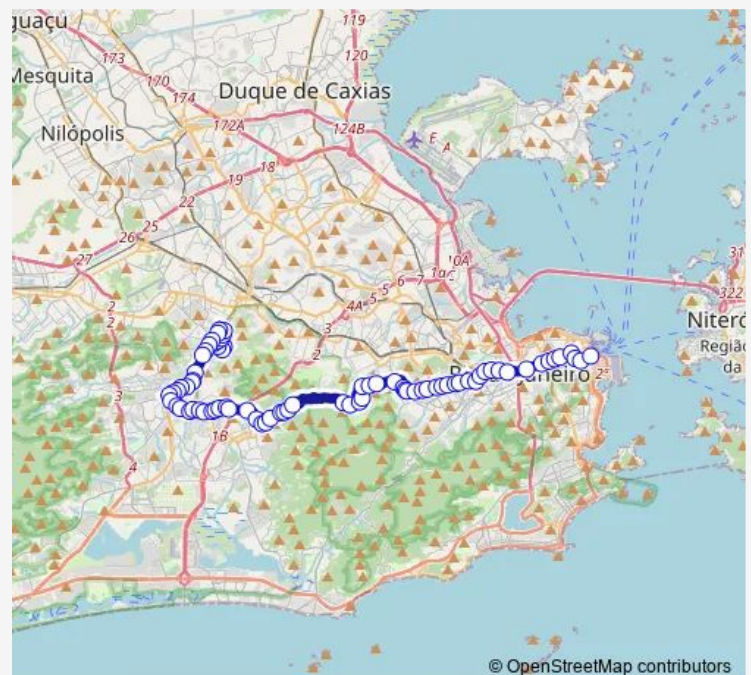

### Route schedule

Ponto Final: Castelo : Linha 2111 — Ponto Final: Praça Seca : Baronesa (Ônibus Executivo)

Monday	00:00
Tuesday	00:00
Wednesday	00:00
Thursday	00:00
Friday	00:00
Saturday	—
Sunday	—

### Route info

Direction: Ponto Final: Castelo : Linha 2111

Stops: 61

Trip Duration: 1 hour 17 min

2111 — Praça Seca - Castelo

BusMaps

Barro Preto

Cachoeirinha