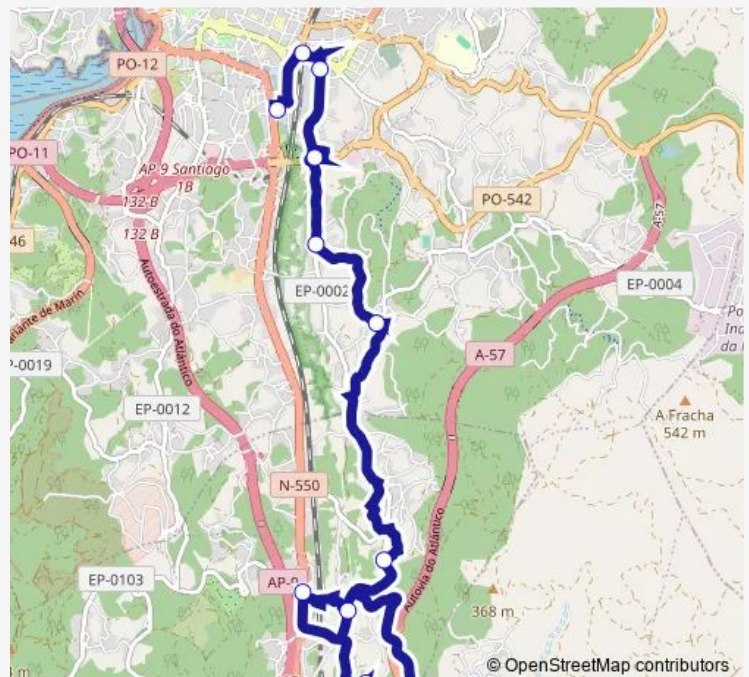

### Route schedule

A Canicouva (igreja) — Pontevedra E.A.

Monday 06:00-20:30

Tuesday 06:00-20:30

Wednesday 06:00-20:30

Thursday 06:00-20:30

Friday 06:00-20:30

Saturday 09:40-20:30

### Route info

Direction: A Canicouva (igreja)

Stops: 11

Trip Duration: 0 hour 30 min

Xg628005 — A Canicouva (igreja) - Pontevedra E.A.

**Direction**

Pontevedra E.A. — A Canicouva (igreja)

11 stops

Wednesday 07:15-21:45

Thursday 07:15-21:45

Friday 07:15-21:45

Saturday 10:55-21:45

Sunday 10:55-18:05

**Route info**

Direction: Pontevedra E.A.

Stops: 11