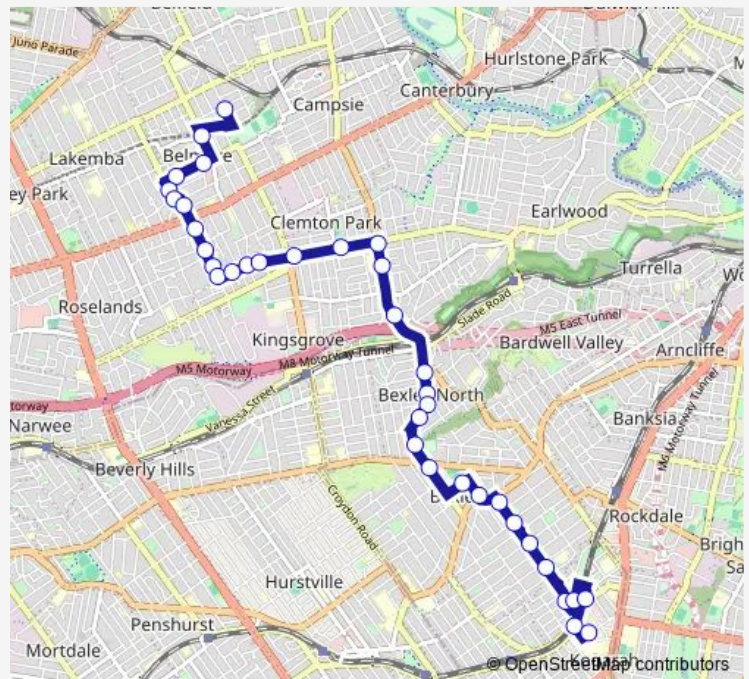

Clemtown Park Shops, Bexley Rd

Bexley Rd Opp Clemtown Park Public School

Bexley Rd Opp Poole St

New Illawarra Rd Opp Lynesta Av

**Route schedule**

All Saints Grammar Primary School, Cecilia St — Kensington St Opp St George Hospital Gate 2

Monday	15:35
Tuesday	15:35
Wednesday	15:35
Thursday	—
Friday	—
Saturday	—
Sunday	—

**Route info**

Direction: All Saints Grammar Primary School, Cecilia St

Stops: 36

Trip Duration: 0 hour 35 min

New Illawarra Rd Opp Macdonald Cres

Queen Victoria St Opp Gladstone St

Queen Victoria St At Beaconsfield St

Queen Victoria St After Washington St

Tom Hanratty Reserve, Paine St

Kogarah Station, Station St, Stand E

Kogarah Station, Railway Pde, Stand B

## Route info

Direction: All Saints Grammar Primary School, Cecilia St

Stops: 36

Trip Duration: 0 hour 35 min

Preddys Rd After Stoney Creek Rd

Bexley Park, Donnan St

Besborough Av Before Forest Rd

Queen Victoria St After Forest Rd