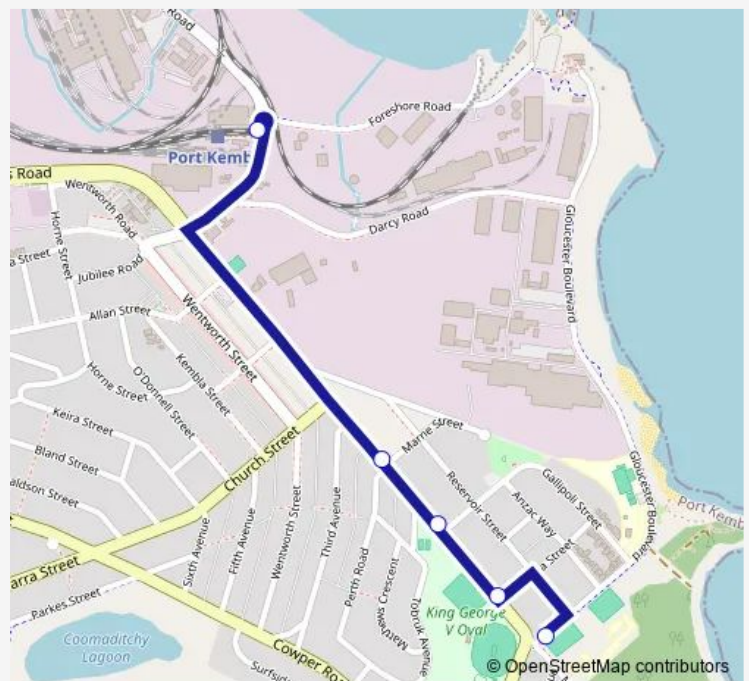

Port Kembla Station, Old Port Rd

Military Rd At Marne St

Military Rd At Quarry St

Military Rd Opp King George V Park

Illawarra Senior College, Gloucester Bvd

Route schedule

Port Kembla Station, Old Port Rd — Illawarra Senior College, Gloucester Bvd

Monday	08:53
Tuesday	08:53
Wednesday	08:53
Thursday	08:53
Friday	—
Saturday	—
Sunday	—

Route info

Direction: Port Kembla Station, Old Port Rd

Stops: 5

Trip Duration: 0 hour 7 min

### Direction

Illawarra Senior College, Gloucester Bvd — Warrawong Plaza, King St

7 stops

[Open route schedule](#)

Illawarra Senior College, Gloucester Bvd

King George V Park, Military Rd

Military Rd Opp Quarry St

Military Rd After Second Av

Port Kembla Station, Old Port Rd

King St Opp Bent St

Warrawong Plaza, King St