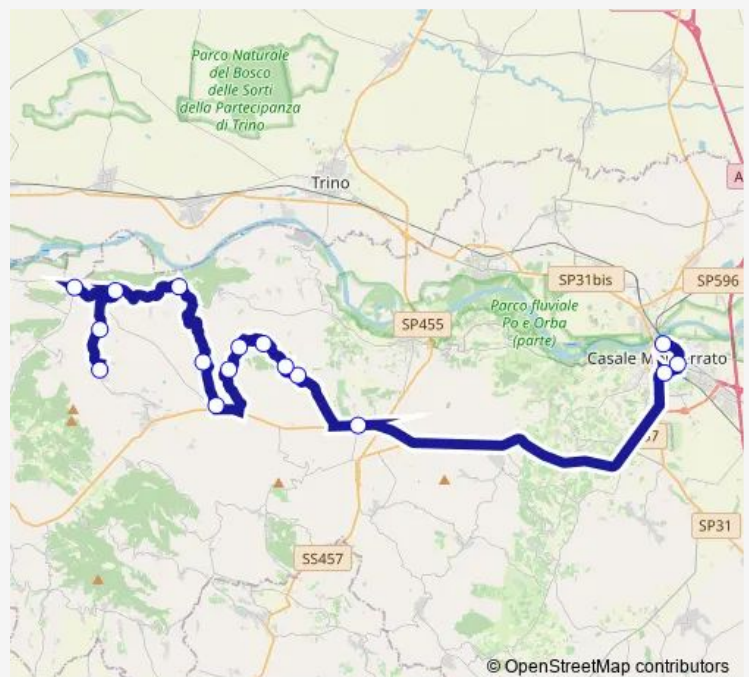

Bus S130 Gabiano - Casale Monferrato

[Go to website](#)**Direction**

GABIANO - FRAZIONE VARENGO — CASALE MONFERRATO - AUTOSTAZIONE

4 stops

[Open route schedule](#)

GABIANO - FRAZIONE VARENGO

MOMBELLO MONFERRATO - LOCALITA' GAMINELLA

CASALE MONFERRATO - CORSO INDIPENDENZA

CASALE MONFERRATO - AUTOSTAZIONE

Route schedule

GABIANO - FRAZIONE VARENGO — CASALE MONFERRATO - AUTOSTAZIONE

Monday	14:27
Tuesday	14:27
Wednesday	14:27
Thursday	14:27
Friday	14:27
Saturday	14:27
Sunday	—

Route info

Direction: GABIANO - FRAZIONE VARENGO

Stops: 4

Trip Duration: 0 hour 25 min

DirectionCASALE MONFERRATO - PIAZZA VENEZIA — GABI-
ANO - FRAZIONE VARENGO

16 stops

[Open route schedule](#)

CASALE MONFERRATO - PIAZZA VENEZIA

Sunday —

Route info

Direction: CASALE MONFERRATO - PIAZZA VENEZIA

Stops: 16

Trip Duration: 1 hour 15 min

Direction

GABIANO - FRAZIONE VARENGO — CASALE MONFERRATO - PIAZZA VENEZIA

16 stops