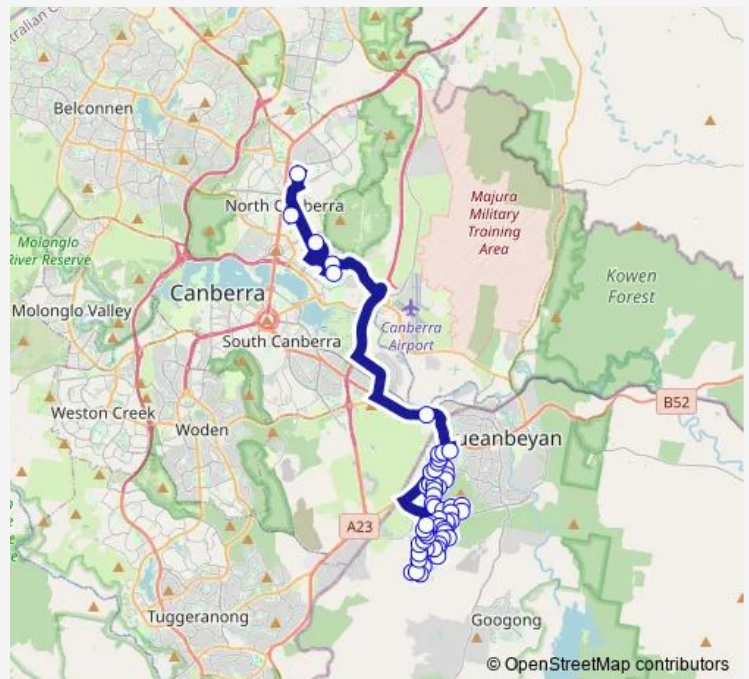

Numeralia Dr After Halloran Dr

Stringybark Dr At Ironbark Cct

Stringybark Dr At Tea Tree Cl

Route schedule

Morella Av Opp Colverwell Cres — Campbell PS School Grounds

Monday	07:15
Tuesday	07:15
Wednesday	07:15
Thursday	07:15
Friday	07:15
Saturday	—
Sunday	—

Route info

Direction: Morella Av Opp Colverwell Cres

Stops: 61

Trip Duration: 1 hour 40 min

S130 — Jerrabomberra to Daramalan College via Carolyn Jackson Dr

38 Gabriel Av

Gabriel Av Opp Poplar Cres

Jerrabomberra Pkwy After Brudenell Dr

Bicentennial Dr After Jerrabomberra Pkwy

Acacia Dr Opp Parkview Cres

Brudenell Dr Before Redwood Av

Redwood Av After Brudenell Dr

Redwood Av At Lawson Pl

Bicentennial Dr At Redwood Av

Bicentennial Dr After Dennis Pl

Bicentennial Dr At Nicholii Loop

Bicentennial Dr After Balcombe St

Woodhill Link Before Lobelia Cl

20 Woodhill Link

Waterfall Dr After Teak Pl

41 Waterfall Dr

Waterfall Dr At Bellbrush Cl

Waterfall Dr After Myrtle Cl