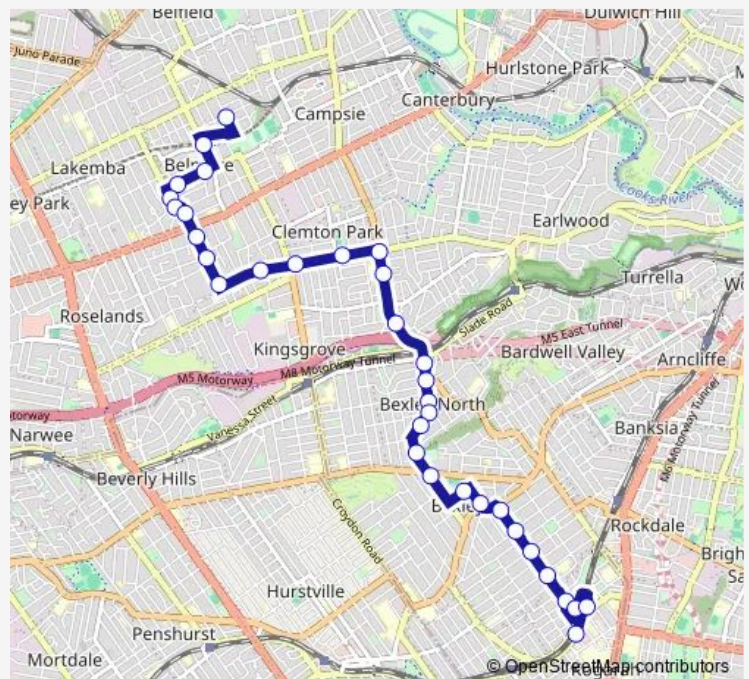

### Direction

All Saints Grammar Primary Campus, Cecilia St — Railway Pde At Derby St

33 stops

[Open route schedule](#)

- All Saints Grammar Primary Campus, Cecilia St
- Belmore Station, Burwood Rd
- Leylands Pde At Kent St
- Leylands Pde Opp Peel St
- Moreton St After Leylands Pde
- Moreton St At Chalmers St
- Chapel St At Wilson St
- Chapel St After Allegra Av
- Chapel St Opp Myers St
- Chapel St At Forsyth St
- All Saints Grammar Secondary Campus, Forsyth St
- William St Opp Shackel Av
- William St After Alfred St
- Clemton Park Shops, Bexley Rd
- Bexley Rd Opp Clemton Park Public School
- Bexley Rd After Douglas St
- Bexley North Station, Bexley Rd
- New Illawarra Rd Opp Lynesta Av
- New Illawarra Rd Opp Macdonald Cres
- New Illawarra Rd Opp Tomkins St

### Route schedule

All Saints Grammar Primary Campus, Cecilia St — Railway Pde At Derby St

Monday	15:35
Tuesday	15:35
Wednesday	15:35
Thursday	15:35
Friday	15:35
Saturday	—
Sunday	—

### Route info

Direction: All Saints Grammar Primary Campus, Cecilia St

Stops: 33

Trip Duration: 0 hour 34 min

New Illawarra Rd Opp Heath St

Bexley Aquatic Centre, Preddys Rd

Preddys Rd After Stoney Creek Rd

Bexley Park, Donnan St

Besborough Av Before Forest Rd

Queen Victoria St After Forest Rd

Queen Victoria St Opp Gladstone St

Queen Victoria St At Beaconsfield St

Queen Victoria St After Washington St

Tom Hanratty Reserve, Paine St