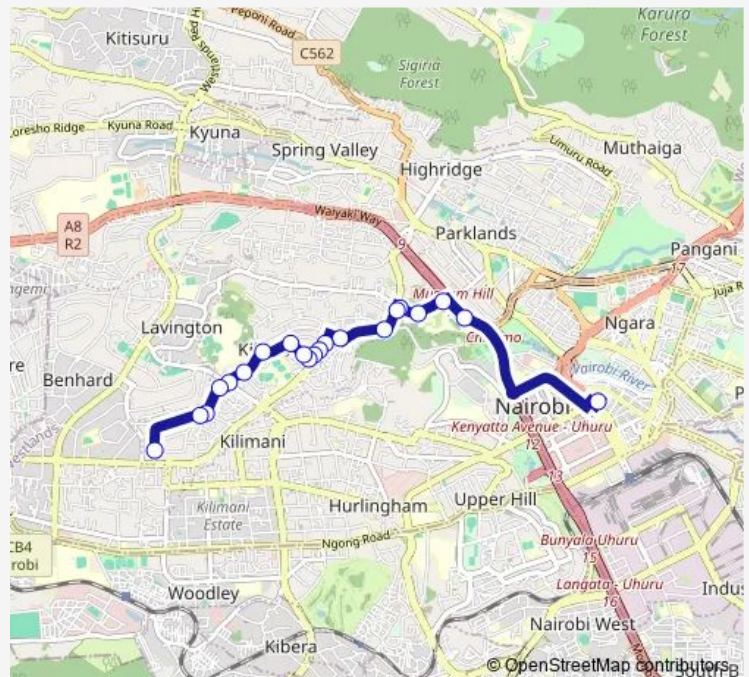

Bus 480 Odeon-Chiromo-Kileleshwa-Othaya Road

[Go to website](#)

Direction

Odeon — Othaya Road

21 stops

[Open route schedule](#)

- Odeon
- Museum
- Chiromo
- Chiromo Campus Flyover
- Prime Bank
- Prime Bank Stage
- Shell/Arboretum
- Kasuku Centre
- Kandara Road
- Kileleshwa Day Nursery
- Kileleshwa Primary School
- Ole Kajuado Rd
- Brooklyn Palm Apartments
- Ole Kejuodo/Kandara Road Junction
- Day Care/Kandara Road
- Jacaranda
- Mwingi/Garage
- Mwingi
- Makueni
- Mugoiri
- Othaya Road

Route schedule

Odeon — Othaya Road

Monday	06:00
Tuesday	06:00
Wednesday	06:00
Thursday	06:00
Friday	06:00
Saturday	06:00
Sunday	06:00

Route info

Direction: Odeon

Stops: 21

Trip Duration: 0 hour 23 min

480 — Odeon-Chiromo-Kileleshwa-Othaya Road

Route schedule

Othaya Road Stage — Odeon

Monday 06:00

Tuesday 06:00

Wednesday 06:00

Thursday 06:00

Friday 06:00

Saturday 06:00

Sunday 06:00

Route info

Direction: Othaya Road Stage

Stops: 20

Trip Duration: 0 hour 22 min

480 Bus time schedules and route maps are available in an offline PDF at busmaps.com. Use the busmaps.com website to see live bus times, train schedule or subway schedule, and step-by-step directions for all public transit in Nairobi