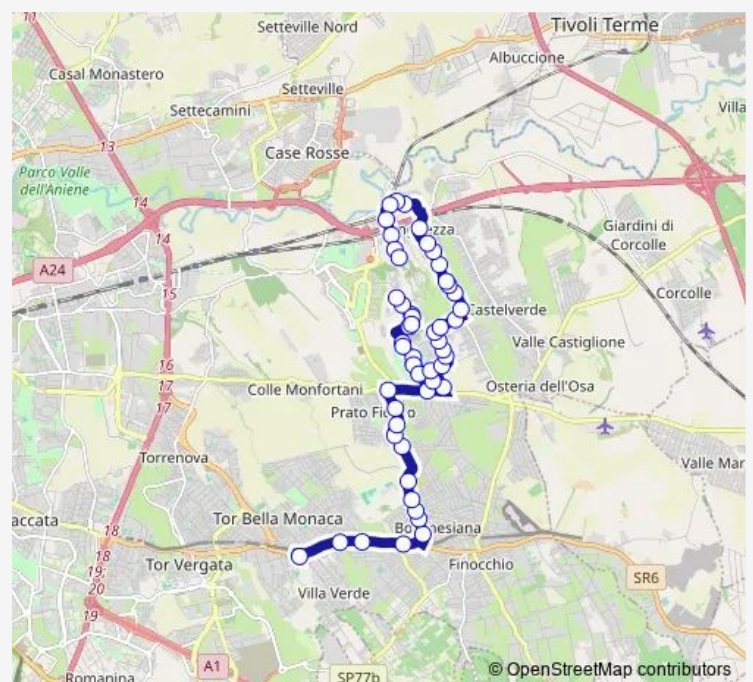

MAZZOLARI/ROMERO

Route schedule

GROTTE CELONI (MC) — CERQUETE/PORTOCANNONE

Monday 05:00-00:50⁺¹

Tuesday 05:00-00:50⁺¹

Wednesday 05:00-00:50⁺¹

Thursday 05:00-00:50⁺¹

Friday 05:00-00:50⁺¹

Saturday 05:00-00:50⁺¹

Sunday 05:00-00:50⁺¹

Route info

Direction: GROTTE CELONI (MC)

Stops: 53

Trip Duration: 0 hour 41 min

051 — Cerquete/Portocannone - Grotte Celoni (M)

CORTI/GORGA

Thursday 05:00-24:00

Friday 05:00-24:00

Saturday 05:00-24:00

Sunday 05:00-24:00

Route info

Direction: CERQUETE/PORTOCANNONE

Stops: 52

Trip Duration: 0 hour 43 min