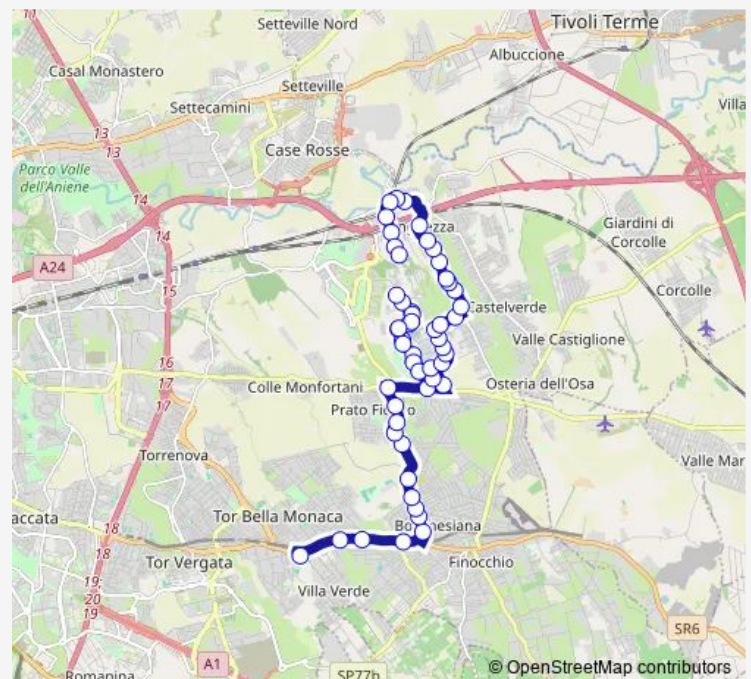

Riserva Nuova/Arielli

Riserva Nuova/Pescocostanzo

Riserva Nuova/Collecervino

Route schedule

Cerquete/Portocannone — Grotte Celoni (Mc)

Monday 05:00-24:00

Tuesday 05:00-24:00

Wednesday 05:00-24:00

Thursday 05:00-24:00

Friday 05:00-24:00

Saturday 05:00-24:00

Sunday 05:00-24:00

Route info

Direction: Cerquete/Portocannone

Stops: 54

Trip Duration: 0 hour 43 min