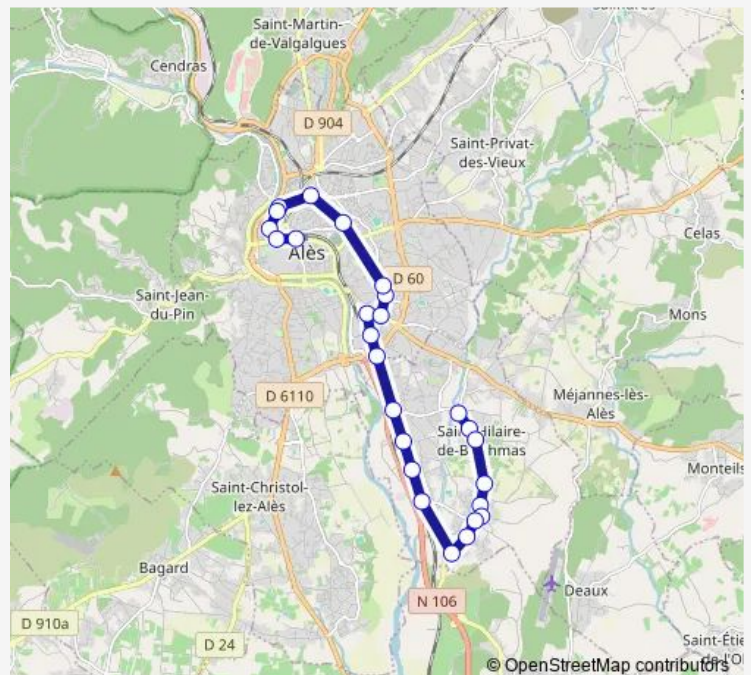

Pailleras

LE Pont

Bertine

LA Coste

LA Burguerine

### Route schedule

Daudet — LA Burguerine

Monday	—
Tuesday	—
Wednesday	12:25
Thursday	—
Friday	—
Saturday	—
Sunday	—

### Route info

Direction: Daudet

Stops: 17

Trip Duration: 0 hour 33 min

051 — Saint Hilaire DE Brethmas (Village) - Ales

## Direction

Gare Routiere - Quai E — Serre Blanc

25 stops

[Open route schedule](#)

Gare Routiere - Quai E

Racine

Redonnel

Trespoux