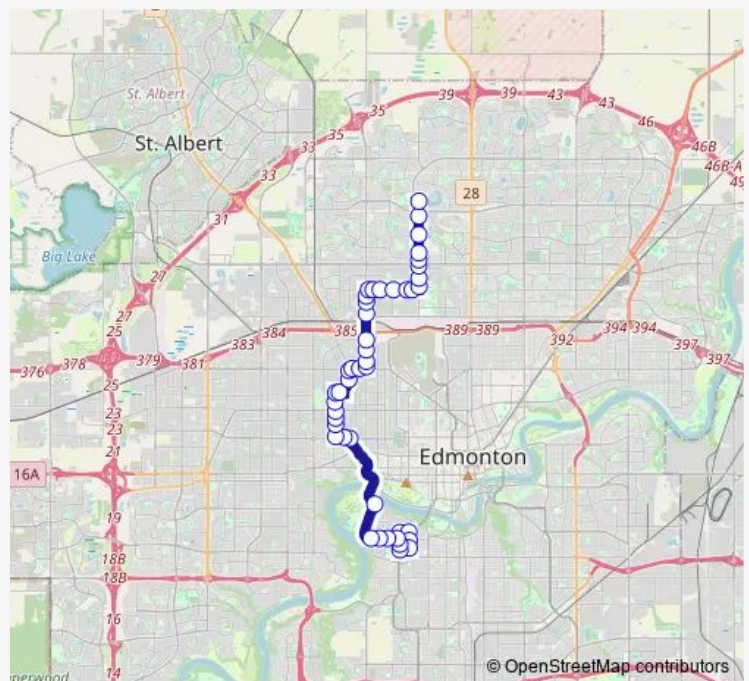

Thursday 05:23-22:49

Friday 05:23-22:49

Saturday 06:03-21:02

Sunday 07:03-21:03

Route info

Direction: Castle Downs Transit Centre Bay D

Stops: 42

Trip Duration: 0 hour 35 min

051 — Castle Downs - University

127 Street & 120 Avenue

127 Street & 118 Avenue

129 Street & 118 Avenue

Groat Road & 118 Avenue

Groat Road & 118 Avenue

Groat Road & 116 Avenue

135 Street & 115 Avenue

135 Street & 114 Avenue

Westmount Transit Centre Bay D

135 Street & 111 Avenue

135 Street & 109a Avenue

135 Street & 109 Avenue

134 Street & 107 Avenue

Groat Road & Mayfair Golf Country Club

Groat Road & Hawrelak Park

120 Street & 87 Avenue

119 Street & 87 Avenue

117 Street & 87 Avenue

116 Street & 87 Avenue

114 Street & 89 Avenue

University Transit Centre Bay A

Direction

114 Street & 89 Avenue — Castle Downs Transit Centre Bay D