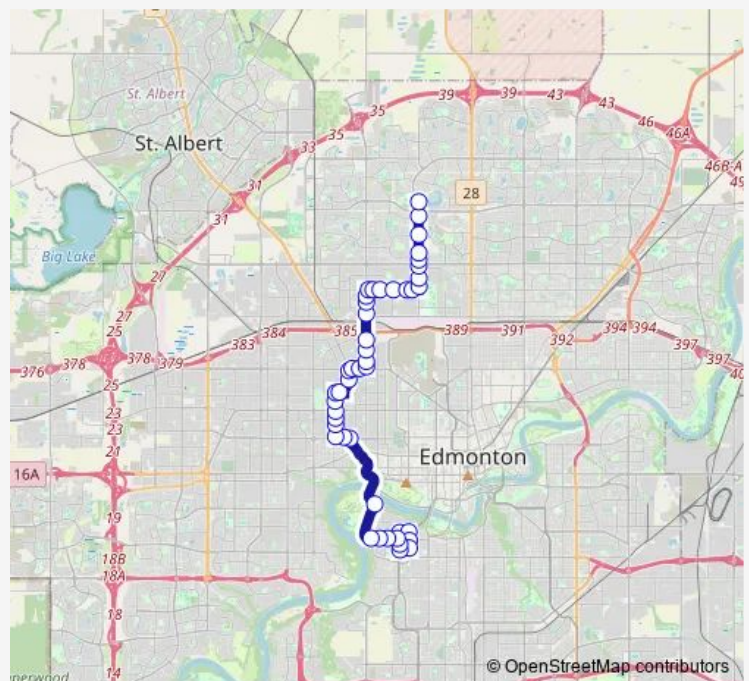

118 Street & 132 Avenue

120 Street & 132 Avenue

123 Street & 132 Avenue

125 Street & 132 Avenue

127 Street & 132 Avenue

127 Street & 131 Avenue

127 Street & 129 Avenue

127 Street & 128 Avenue

127 Street & 124 Avenue

127 Street & 122 Avenue

### Route schedule

Castle Downs Transit Centre Bay F — University Transit Centre Bay B

Monday 05:23-22:49

Tuesday 05:23-22:49

Wednesday 05:23-22:49

Thursday 05:23-22:49

Friday 05:23-22:49

Saturday 06:03-21:02

### Route info

Direction: Castle Downs Transit Centre Bay F

Stops: 42

Trip Duration: 0 hour 32 min

051 — Castle Downs - University

BusMaps

127 Street & 120 Avenue

127 Street & 118 Avenue