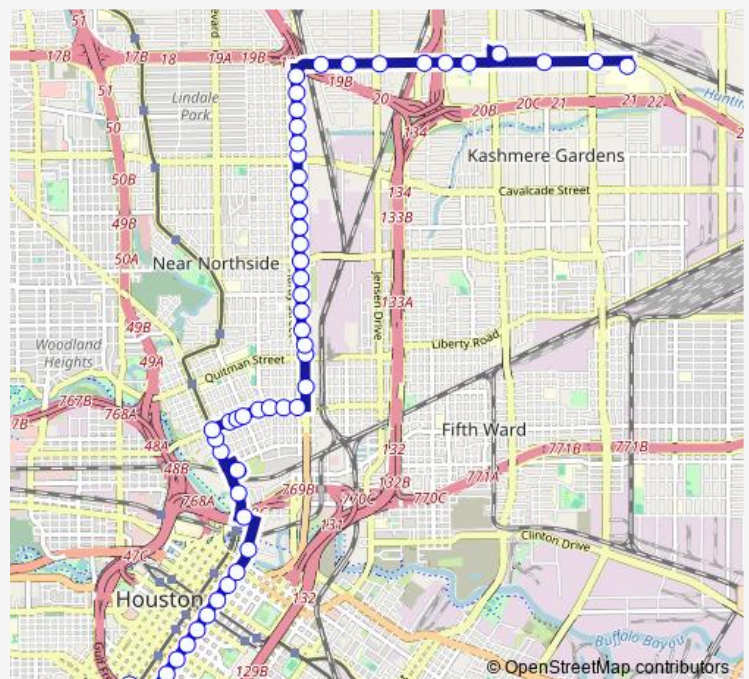

### Route schedule

LBJ Hospital — Downtown Transit Center

Monday	05:31-20:35
Tuesday	05:31-20:35
Wednesday	05:31-20:35
Thursday	05:31-20:35
Friday	05:31-20:35
Saturday	05:31-20:01
Sunday	05:31-20:01

### Route info

Direction: LBJ Hospital

Stops: 52

Trip Duration: 0 hour 32 min

051 — Hardy - Kelley

Hardy St @ Collingsworth St

Hardy St @ Bigelow

Hardy St @ Hays St

## Route info

Direction: Downtown Transit Center

Stops: 53

Trip Duration: 0 hour 34 min

Elysian St @ Quitman St

Elysian St @ Line St

Elysian St @ Luzon St

Elysian St @ Halpern St