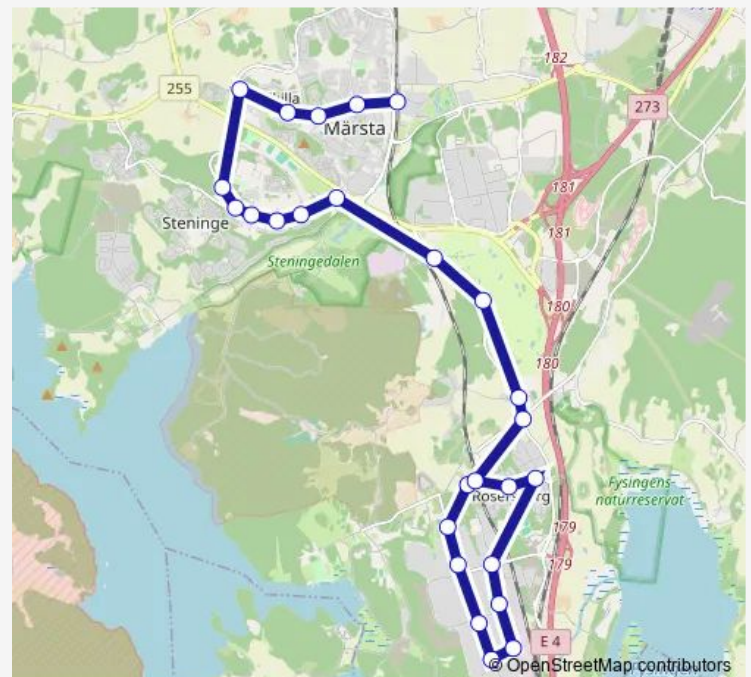

### Route schedule

Märsta station — Rosersberg station västra

Monday 05:51-12:47

Tuesday 05:51-12:47

Wednesday 05:51-12:47

Thursday 05:51-12:47

Friday 05:51-12:47

Saturday —

### Route info

Direction: Märsta station

Stops: 26

Trip Duration: 0 hour 41 min

■ 576

BusMaps

Tenngatan

Titangatan