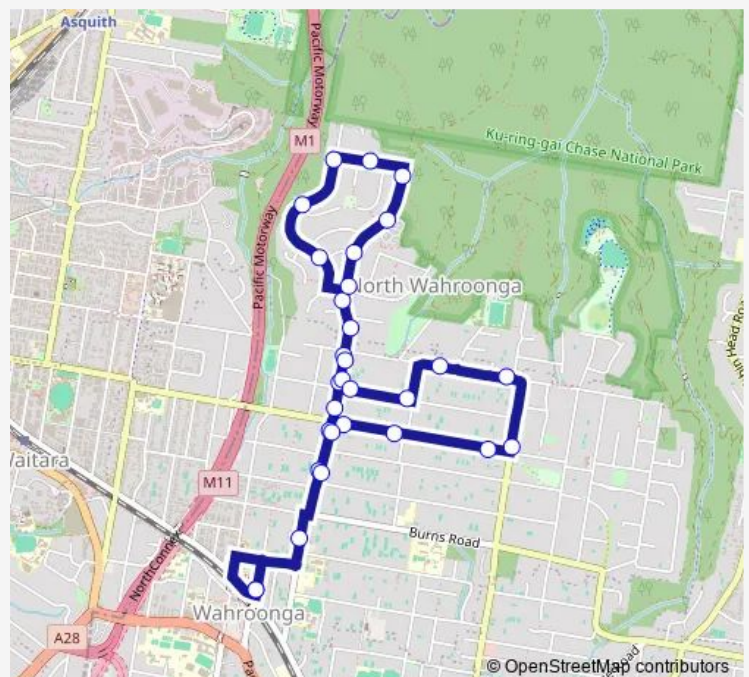

Grosvenor St After Chunooma Rd

Grosvenor St After Boundary Rd

Grosvenor St Before Carrington Rd

Grosvenor St Before Junction Rd

Grosvenor St After Junction Rd

Route schedule

Wahroonga Station, Illoura Av — Wahroonga Station, Illoura Av

Monday 17:07-18:37

Tuesday 17:07-18:37

Wednesday 17:07-18:37

Thursday 17:07-18:37

Friday 17:07-18:37

Saturday —

Sunday —

Route info

Direction: Wahroonga Station, Illoura Av

Stops: 24

Trip Duration: 0 hour 12 min

576 — Wahroonga to North Wahroonga (Loop Service)

Grosvenor St Before Braeside St

Cleveland St Opp Glwydon Pl

Wahroonga Station, Illoura Av

Direction: Wahroonga Station, Illoura Av

Stops: 30

Trip Duration: 0 hour 21 min

Grosvenor St Before Carrington Rd

Grosvenor St Before Junction Rd

Grosvenor St After Junction Rd

Grosvenor St Before Braeside St