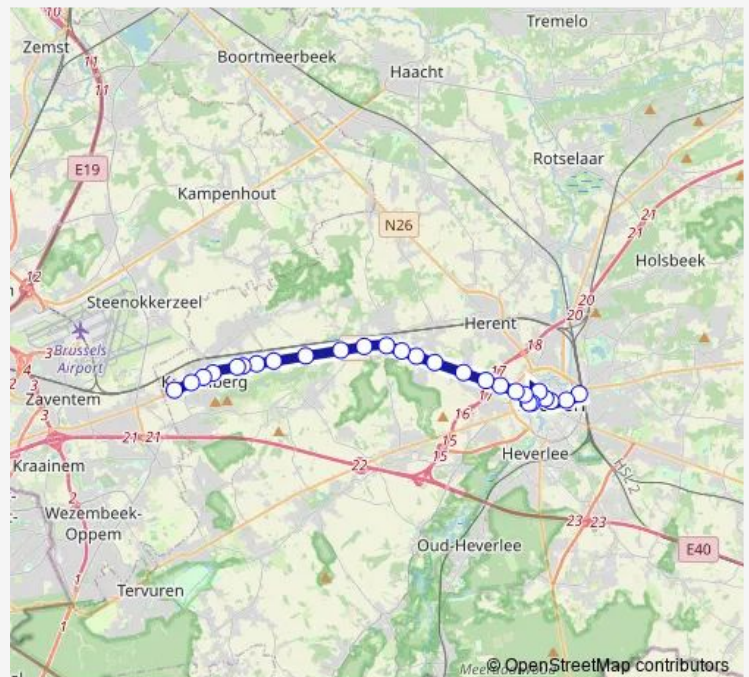

Erps-Kwerps Schoonaarde

Erps-Kwerps Erpsveld

Erps-Kwerps D'leteren

**Route schedule**

Leuven Station perron 2 — Kortenberg Staca

Monday 12:05-16:31

Tuesday 12:05-16:31

Wednesday 12:05-12:35

Thursday 12:05-16:31

Friday 12:05-16:31

Saturday —

Sunday —

**Route info**

Direction: Leuven Station perron 2

Stops: 27

Trip Duration: 0 hour 32 min