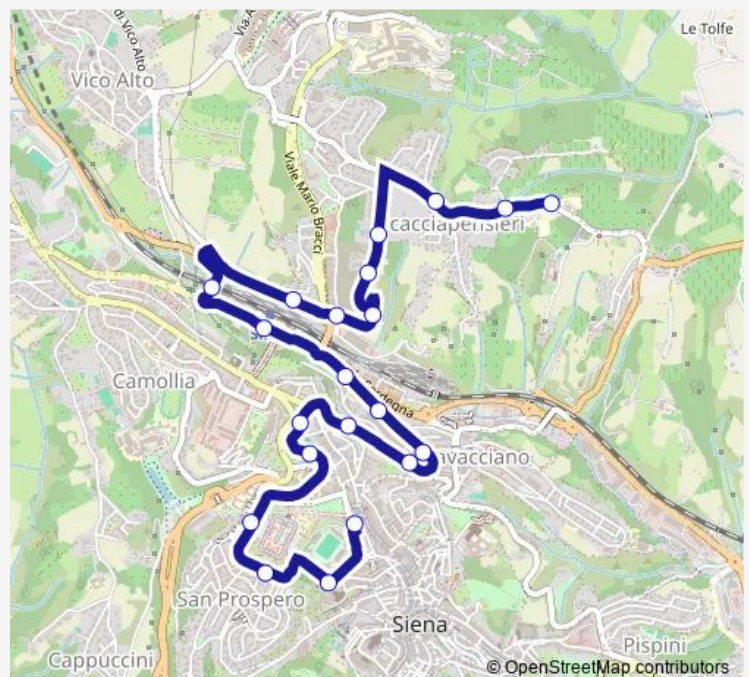

Piazza Gramsci

### Route schedule

Istituto Agrario — Piazza Gramsci

Monday 13:50

Tuesday 13:50

Wednesday 13:50

Thursday 13:50

Friday —

Saturday —

### Route info

Direction: Istituto Agrario

Stops: 21

Trip Duration: 0 hour 12 min

576 — Scacciapensieri-Ferrovia-Gramsci

576 Bus time schedules and route maps are available in an offline PDF at [busmaps.com](https://busmaps.com). Use the [busmaps.com](https://busmaps.com) website to see live bus times, train schedule or subway schedule, and step-by-step directions for all public transit in Siena