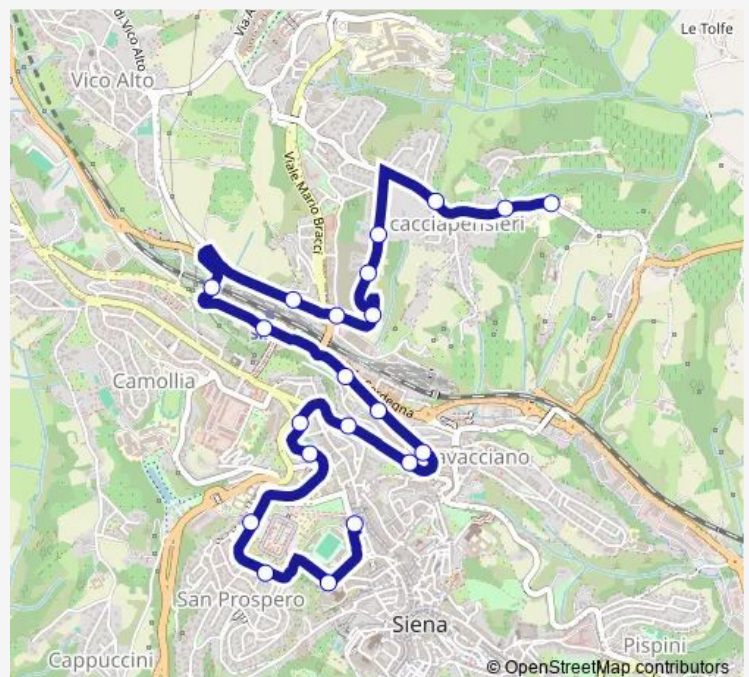

Bus 576 Scacciapensieri-Ferrovia-Gramsci

[Go to website](#)

Direction

Istituto Agrario — Piazza Gramsci

21 stops

[Open route schedule](#)

Istituto Agrario

Villa Scacciapensieri

Veneto

San Domenico

Piazza Gramsci

Route schedule

Istituto Agrario — Piazza Gramsci

Monday 13:50

Tuesday 13:50

Wednesday 13:50

Thursday 13:50

Friday —

Saturday —

Sunday —

Route info

Direction: Istituto Agrario

Stops: 21

Trip Duration: 0 hour 12 min

576 — Scacciapensieri-Ferrovia-Gramsci

576 Bus time schedules and route maps are available in an offline PDF at busmaps.com. Use the busmaps.com website to see live bus times, train schedule or subway schedule, and step-by-step directions for all public transit in Siena