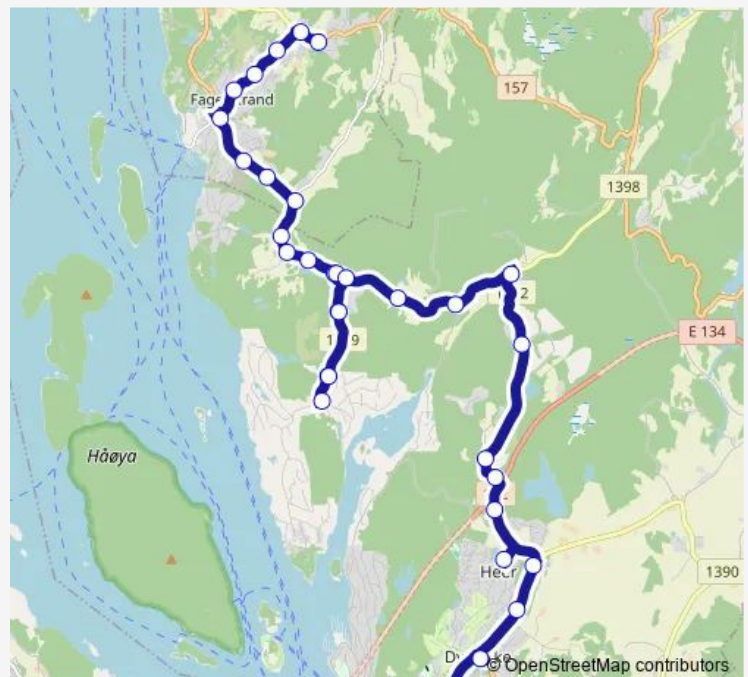

### Route schedule

Seiersten — Torneveien

Monday 07:15-18:45

Tuesday 07:15-18:45

Wednesday 07:15-18:45

Thursday 07:15-18:45

Friday 07:15-18:45

Saturday —

### Route info

Direction: Seiersten

Stops: 32

Trip Duration: 0 hour 33 min

576 — Fagerstrand - Drøbak

Digerud

Digerud veikryss

Agnor veiskille