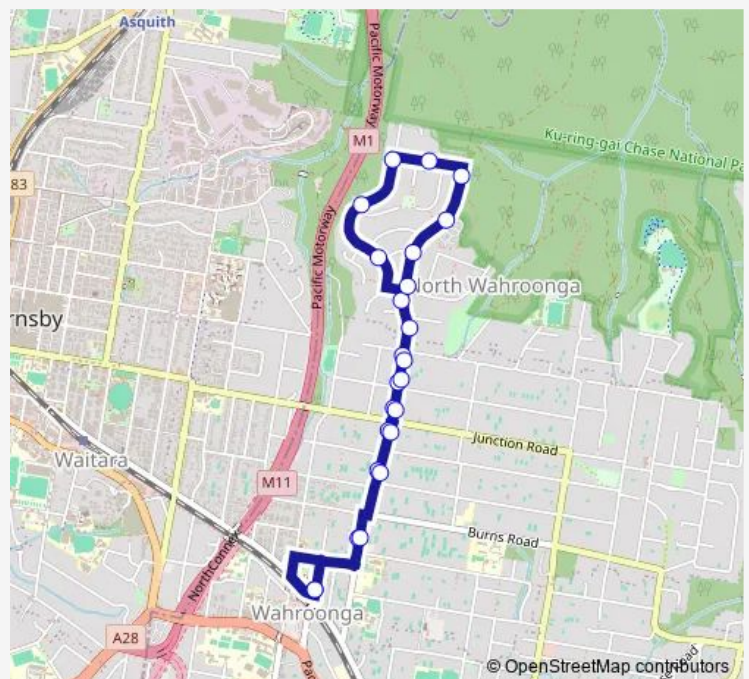

Route schedule

Wahroonga Station, Illoura Av — Turramurra Station, Stand D

Monday	15:35-19:52
Tuesday	15:35-19:52
Wednesday	15:35-19:52
Thursday	15:35-19:52
Friday	15:35-19:52
Saturday	—
Sunday	—

Route info

Direction: Wahroonga Station, Illoura Av

Stops: 32

Trip Duration: 0 hour 28 min

576 — Wahroonga to North Wahroonga (Loop Service)

Claude Cameron Grove Park, Kintore St

Westbrook Av At Junction Lane

Westbrook Av At Boundary Rd

Thursday 17:07-18:37

Friday 17:07-18:37

Saturday —

Sunday —

Route info

Direction: Wahroonga Station, Illoura Av

Stops: 24

Trip Duration: 0 hour 12 min

Direction: Wahroonga Station, Illoura Av

Stops: 28

Trip Duration: 0 hour 21 min

Grosvenor St After Junction Rd

Grosvenor St Before Braeside St

Cleveland St Opp Glwydon Pl

Wahroonga Station, Illoura Av

Direction