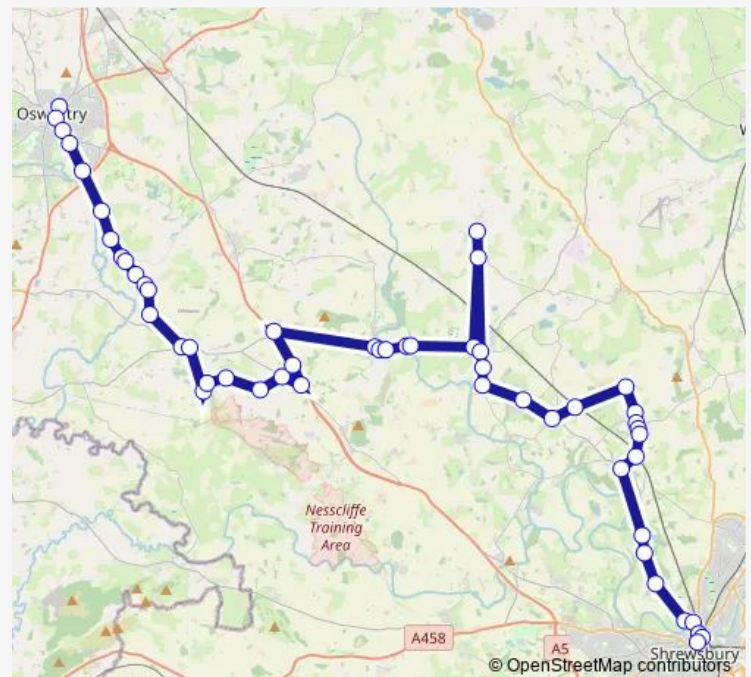

### Route schedule

Bus Station — Bus Station

Monday 19:00

Tuesday 19:00

Wednesday 19:00

Thursday 19:00

Friday 19:00

Saturday 19:00-19:25

### Route info

Direction: Bus Station

Stops: 34

Trip Duration: 0 hour 50 min

■ 576 — Shrewsbury - Oswestry

BusMaps

Sandgate

Platt Bridge