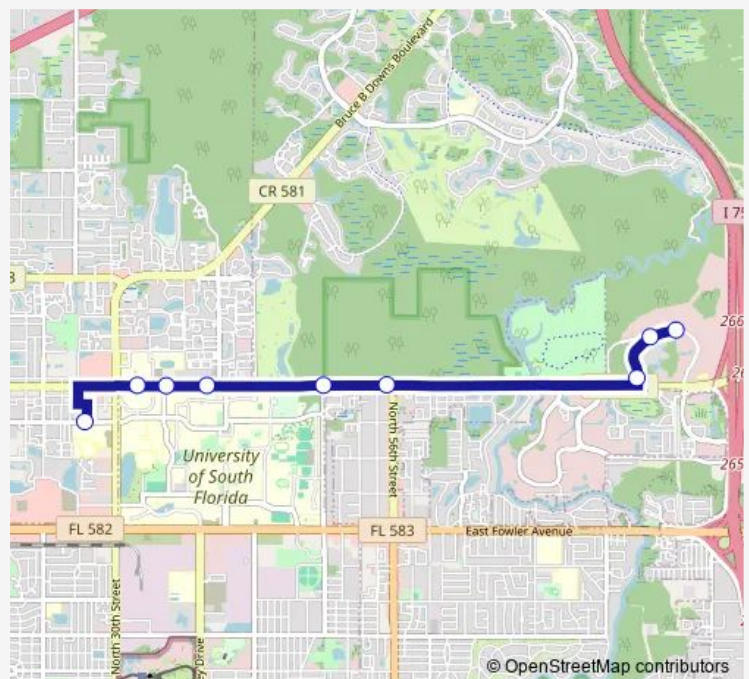

Bus 576 Hartflex East Fletcher

[Go to website](#)

Direction

Hidden River Regional Park-n-Ride — University Area Transit Center

9 stops

[Open route schedule](#)

Hidden River Regional Park-n-Ride

8602 Hidden River Pkwy Metrorapid

Hidden River Pkwy @ Fletcher Ave

Fletcher Ave @ 56th St Metrorapid

Fletcher Ave @ 50th St Metrorapid

Fletcher Ave @ 42nd St Metrorapid

Fletcher Ave @ Magnolia Dr Metrorapid

Fletcher Av @ 31st St

University Area Transit Center

Route schedule

Hidden River Regional Park-n-Ride — University Area Transit Center

Monday 06:15-19:15

Tuesday 06:15-19:15

Wednesday 06:15-19:15

Thursday 06:15-19:15

Friday 06:15-19:15

Saturday —

Sunday —

Route info

Direction: Hidden River Regional Park-n-Ride

Stops: 9

Trip Duration: 0 hour 15 min

576 — Hartflex East Fletcher