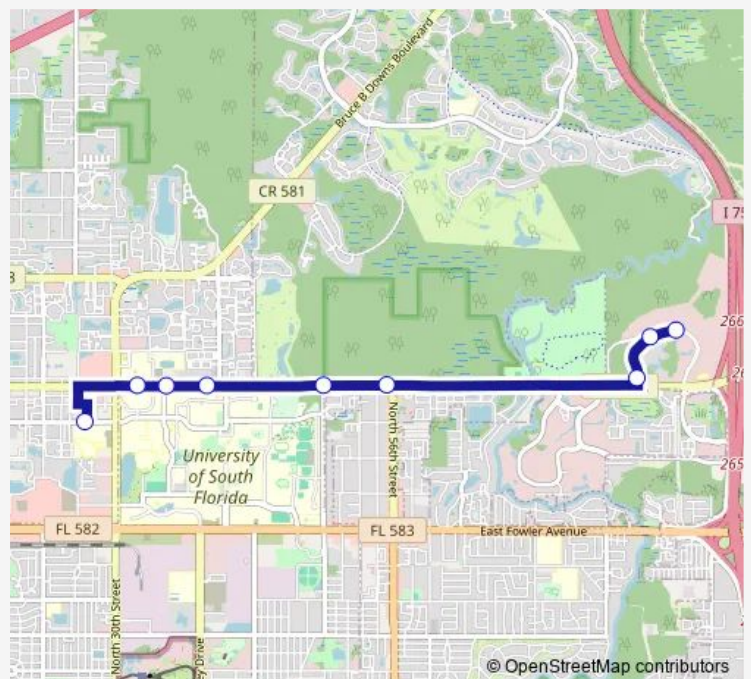

Hidden River Pkwy @ Fletcher Ave

Fletcher Ave @ 56th St Metrorapid

Fletcher Ave @ 50th St Metrorapid

Fletcher Ave @ 42nd St Metrorapid

Fletcher Ave @ Magnolia Dr Metrorapid

Fletcher Av @ 31st St

University Area Transit Center

**Route schedule**

Hidden River Regional Park-n-Ride — University Area Transit Center

Monday	06:15-19:15
Tuesday	06:15-19:15
Wednesday	06:15-19:15
Thursday	06:15-19:15
Friday	06:15-19:15
Saturday	—
Sunday	—

**Route info**

Direction: Hidden River Regional Park-n-Ride

Stops: 9

Trip Duration: 0 hour 15 min

576 — Hartflex East Fletcher

## Direction

University Area Transit Center — Hidden River Regional Park-n-Ride

17 stops

[Open route schedule](#)

University Area Transit Center

Fletcher Ave @ Livingston Ave East

Fletcher Ave @Usf Banyan Cir