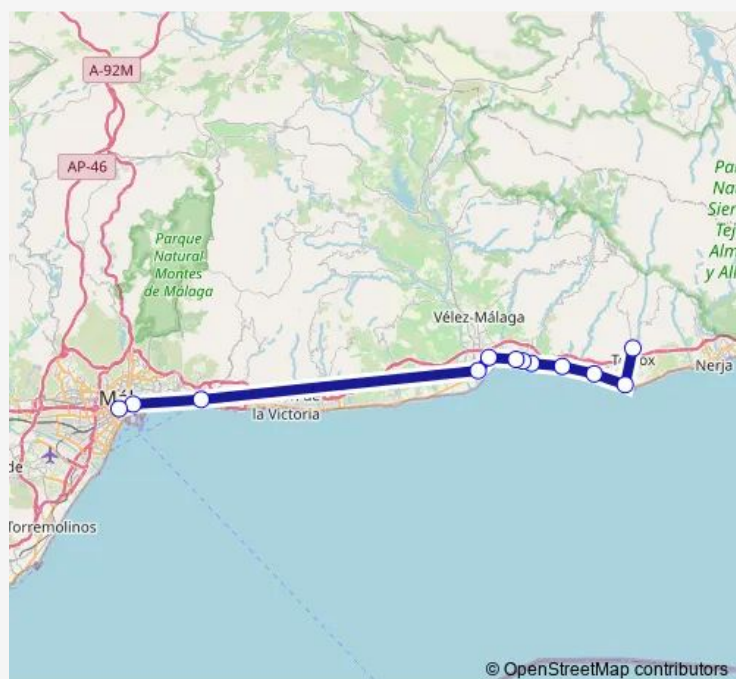

**Direction**

Torrox — Malaga

12 stops

[Open route schedule](#)

Torrox

Torrox (Empalme)

El Morche

Lagos (Malaga)

Mezquitilla

Algarrobo Costa

La Caleta De Velez

Velez (Hospital)

Torre Del Mar

El Palo

Puerto Malaga

Malaga

## Route schedule

Torrox — Malaga

Monday 07:00-17:45

Tuesday 07:00-17:45

Wednesday 07:00-17:45

Thursday 07:00-17:45

Friday 07:00-17:45

Saturday 09:00-17:45

## Route info

Direction: Torrox

Stops: 12

Trip Duration: 1 hour 25 min

© OpenStreetMap contributors

ALSA - Torr-Mal Bus time schedules and route maps are available in an offline PDF at [busmaps.com](https://busmaps.com). Use the [busmaps.com](https://busmaps.com) website to see live bus times, train schedule or subway schedule, and step-by-step directions for all public transit in Algarrobo