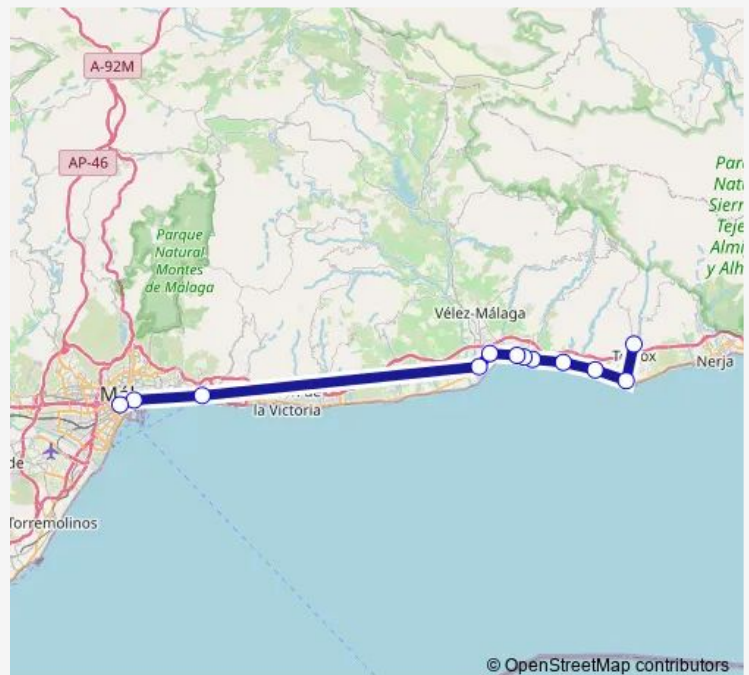

Bus Alsa - Torr-Mal Torrox - Malaga

[Go to website](#)

Direction

Torrox — Malaga

12 stops

[Open route schedule](#)

- Torrox
- Torrox (Empalme)
- El Morche
- Lagos (Malaga)
- Mezquitilla
- Algarrobo Costa
- El Pilarillo-Sentido Caleta
- Velez (Hospital)
- Torre Del Mar
- El Palo
- Puerto Malaga
- Malaga

Route schedule

Torrox — Malaga

Monday	07:00-17:45
Tuesday	07:00-17:45
Wednesday	07:00-17:45
Thursday	07:00-17:45
Friday	07:00-17:45
Saturday	09:00-17:45
Sunday	09:00-17:45

Route info

Direction: Torrox

Stops: 12

Trip Duration: 1 hour 25 min

© OpenStreetMap contributors

Alsa - Torr-Mal Bus time schedules and route maps are available in an offline PDF at busmaps.com. Use the busmaps.com website to see live bus times, train schedule or subway schedule, and step-by-step directions for all public transit in Algarrobo