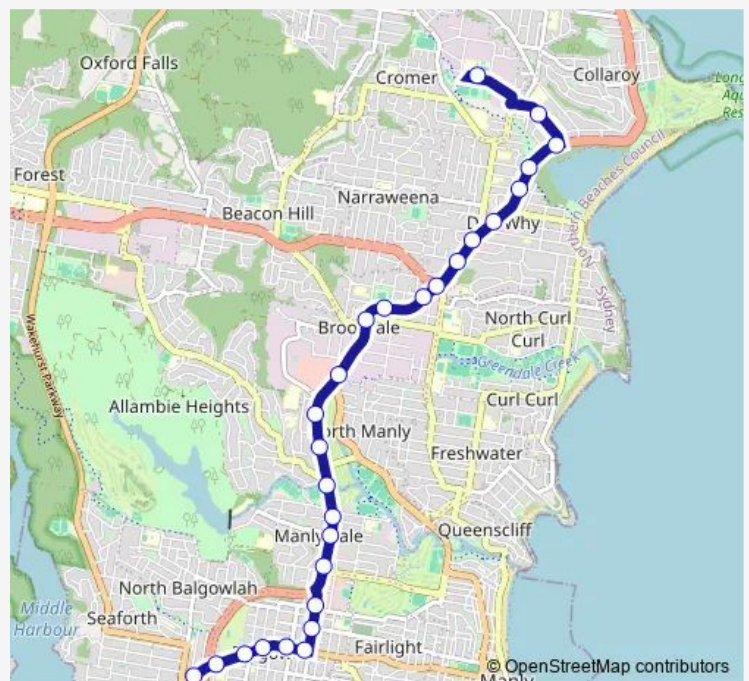

Condamine St After Gordon St

Miller Reserve, Condamine St

Condamine St After James St

Condamine St At Pozieres Pde

Warringah Mall, Pittwater Rd, Stand D

Pittwater Rd At Old Pittwater Rd

Brookvale Oval, Pittwater Rd

### Route schedule

Sydney Rd After Kempbridge Av — Nbsc Cromer Campus, School Grounds, South Creek Rd

Monday 07:40

Tuesday 07:40

Wednesday 07:40

Thursday 07:40

Friday 07:40

Saturday —

### Route info

Direction: Sydney Rd After Kempbridge Av

Stops: 27

Trip Duration: 0 hour 30 min

785n — Seaforth to Cromer Hs

Dee Why B-Line, Pittwater Rd

Pittwater Rd At Hawkesbury Av

Pittwater Rd At Lismore Av