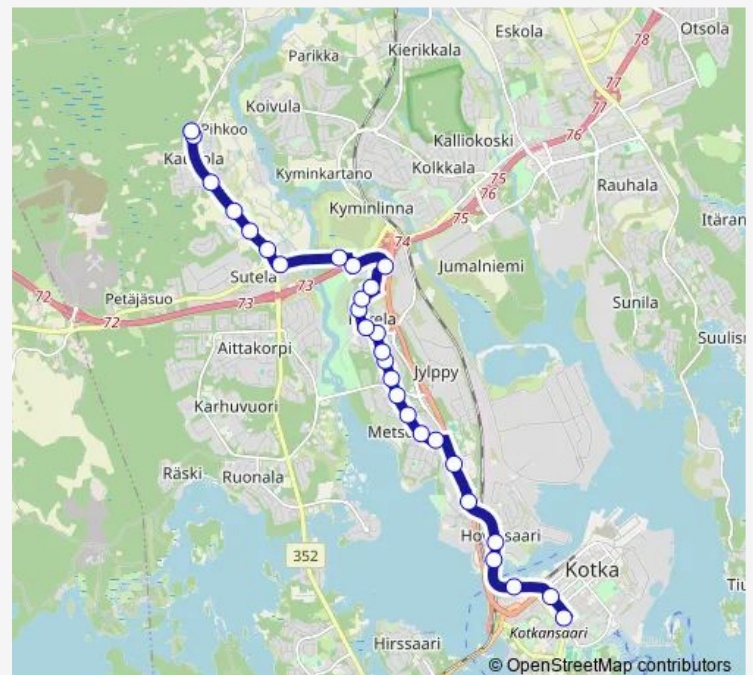

Thursday 07:23-14:50

Friday 07:23-14:50

Saturday —

Sunday —

Route info

Direction: Pernoontie 206 E

Stops: 31

Trip Duration: 0 hour 27 min