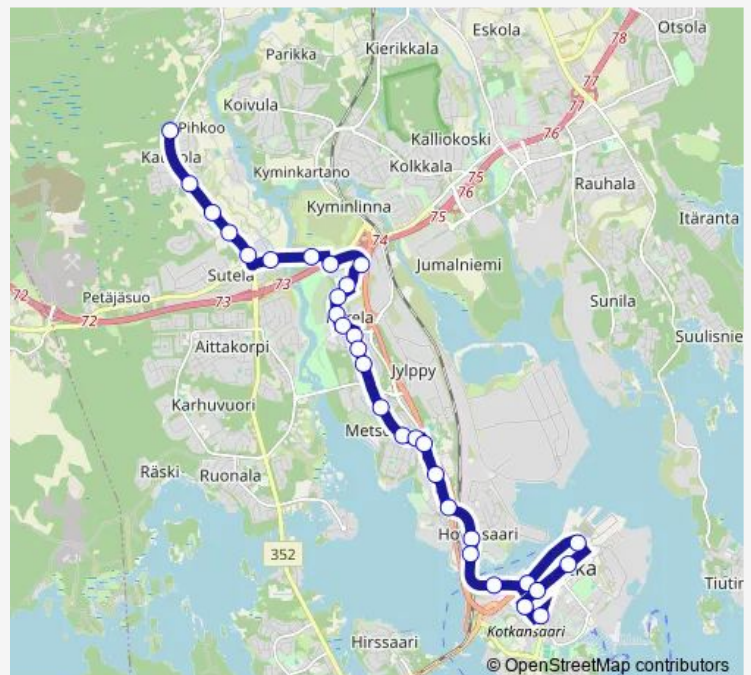

Thursday 07:23-20:07

Friday 07:23-20:07

Saturday 11:22-20:07

Sunday 12:07-20:07

Route info

Direction: Pernoontie 206 E

Stops: 31

Trip Duration: 0 hour 27 min

Sunday 11:45-19:45

Route info

Direction: Kotkan linja-autoasema lähtölaiturit

Stops: 29

Trip Duration: 0 hour 22 min

Pernoontie 55 P

Pernoontie 90 P

Pernoontie 139 P