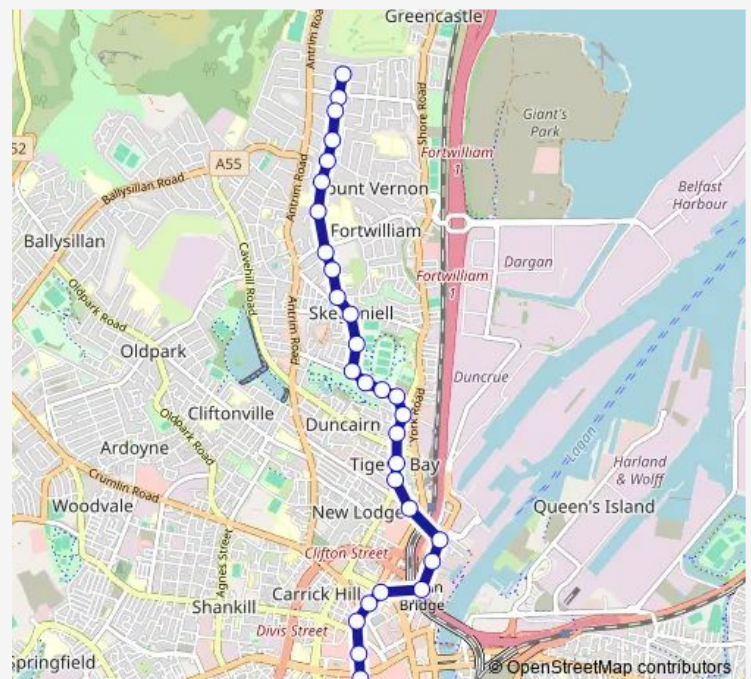

Saturday 08:15-17:17

Sunday —

Route info

Direction: Waterloo Gardens

Stops: 29

Trip Duration: 0 hour 26 min

2K — Downview - City Centre

Pilot Street

Clarendon Dock

Corporation Square

Dunbar Link

Ulster University Belfast

Central Library

Castlecourt

Donegall Place

Direction

Donegall Place — Waterloo Gardens

29 stops

[Open route schedule](#)

Donegall Place

Victoria Square Victoria Street

T & G Transport House

Great Patrick Street

Corporation Square

Wednesday 08:25

Thursday 08:25

Friday 08:25

Saturday 11:45-17:45

Sunday —

Route info

Direction: Donegall Place

Stops: 29