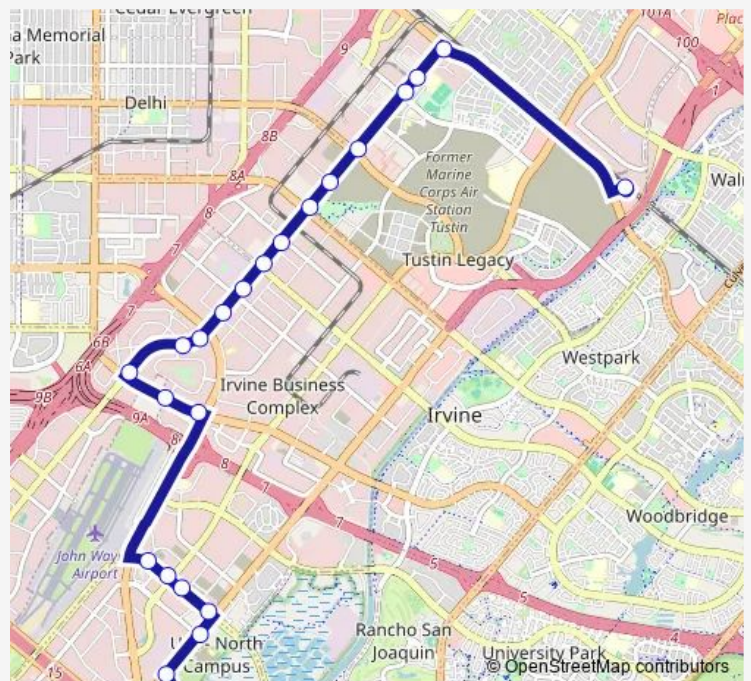

Campus-Jamboree

Campus-Bardeen

Campus-VON Karman

Campus-Martin

Main-Macarthur

Main-SKY Park South

RED Hill-Main

RED Hill-SKY Park North

RED Hill-Valencia Ave

RED Hill-Santa Fe

Route schedule

FAIRCHILD-ENT 19701 FDA — TUSTIN METROLINK STATION-DOCK 4

Monday	14:55-16:56
Tuesday	14:55-16:56
Wednesday	14:55-16:56
Thursday	14:55-16:56
Friday	14:55-16:56
Saturday	—
Sunday	—

Route info

Direction: FAIRCHILD-ENT 19701 FDA

Stops: 23

Trip Duration: 0 hour 34 min

472 — Tustin Station - Newport Beach

Edinger-RED Hill

TUSTIN METROLINK STATION-DOCK 4

Direction

TUSTIN METROLINK STATION-DOCK 4 —
FAIRCHILD-ENT 19701 FDA

25 stops

[Open route schedule](#)

TUSTIN METROLINK STATION-DOCK 4

RED Hill-Edinger

RED Hill-Santa Fe

RED Hill-Valencia

RED Hill-Bell