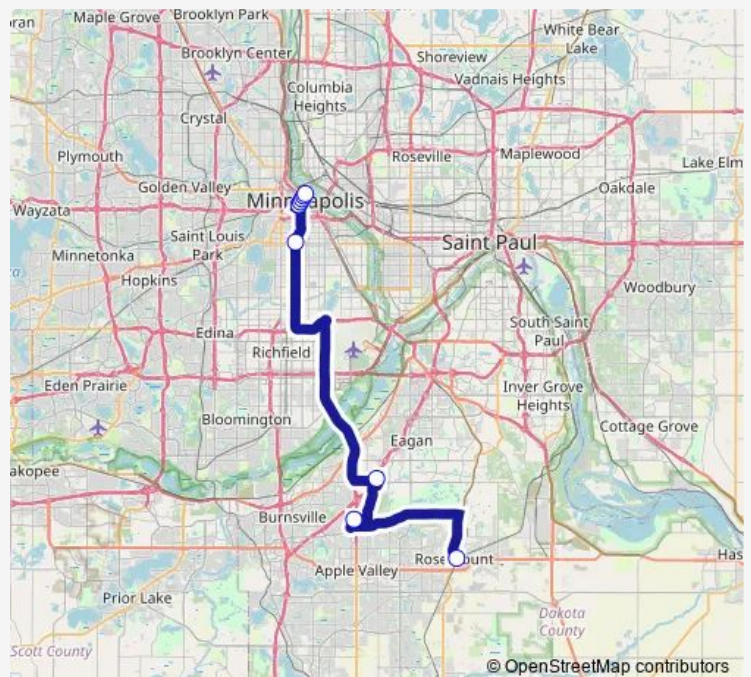

Blackhawk Park & Ride

I-35W & Lake Street Station Nb

2 Av S at 10 St S NE corner

2 Av S at 8 St S NE corner

2 Av S at 6 St S NE corner

2 Av S at 4 St S NE corner

2 Av S at Washington Av S SE corner

Route schedule

Rosemount Transit Station — 2 Av S at Washington Av S SE corner

Monday 06:14-07:53

Tuesday 06:14-07:53

Wednesday 06:14-07:53

Thursday 06:14-07:53

Friday 06:14-07:53

Saturday —

Sunday —

Route info

Direction: Rosemount Transit Station

Stops: 9

Trip Duration: 0 hour 52 min

Direction

4 Av S at 3 St S NW corner — Rosemount Transit Station

8 stops

[Open route schedule](#)

Route schedule

4 Av S at 3 St S NW corner — Rosemount Transit Station

Monday 15:53-17:41

Tuesday 15:53-17:41

Wednesday 15:53-17:41

Thursday 15:53-17:41

Friday 15:53-17:41

Saturday —