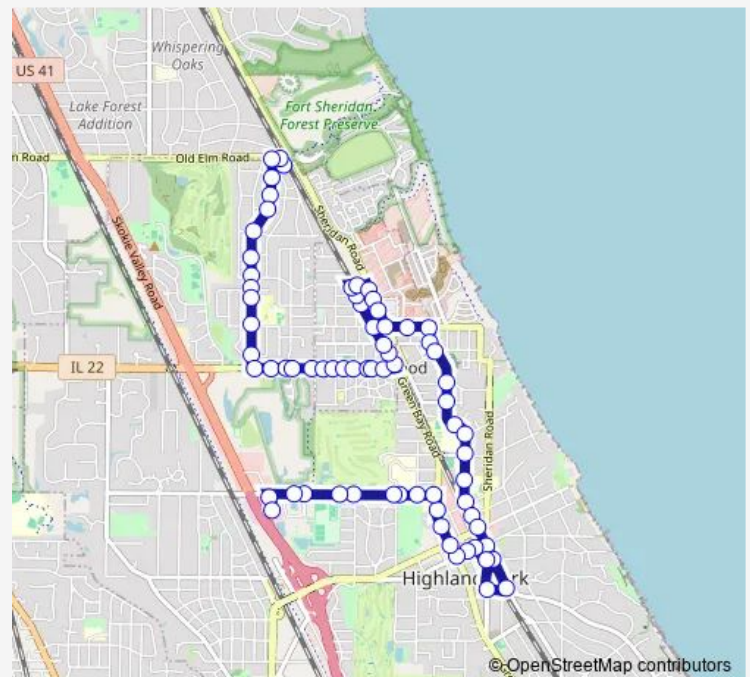

### Route schedule

Fort Sheridan Metra Station — Park/Rt. 41/Staples

Monday 07:42-17:03

Tuesday 07:42-17:03

Wednesday 07:42-17:03

Thursday 07:42-17:03

Friday 07:42-17:03

Saturday 07:42-17:03

### Route info

Direction: Fort Sheridan Metra Station

Stops: 71

Trip Duration: 0 hour 28 min

472 — Highland Park - Highwood

Prairie/High

Prairie/Jeffreys

Prairie/Burtis/Everts