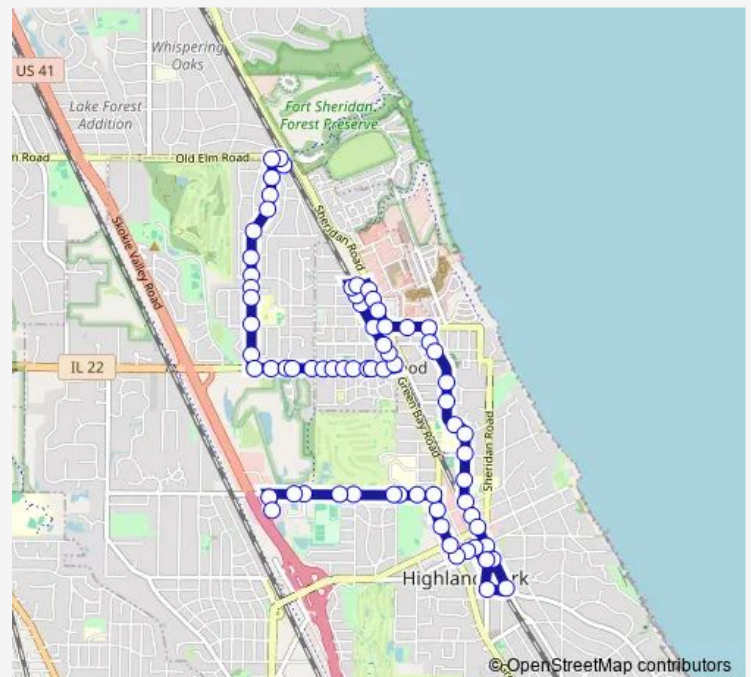

Prairie/Pleasant

Route schedule

Fort Sheridan Metra Station — Park/Rt. 41/Staples

Monday 07:42-17:03

Tuesday 07:42-17:03

Wednesday 07:42-17:03

Thursday 07:42-17:03

Friday 07:42-17:03

Saturday 07:42-17:03

Sunday —

Route info

Direction: Fort Sheridan Metra Station

Stops: 71

Trip Duration: 0 hour 28 min

472 — Highland Park - Highwood

Prairie/High

Prairie/Jeffreys

Prairie/Burtis/Everts

Prairie/Morgan

Prairie/Green Bay

Green Bay/Mears

Green Bay/Highwood

Green Bay/North/Highwood Metra

Green Bay/Burchell

Green Bay/Sheridan

Green Bay/Washington

Washington/Bank Ln.

Washington/Sheridan

Sheridan/Clay

Sheridan/Webster

Waukegan/Walker

Walker/Lauretta