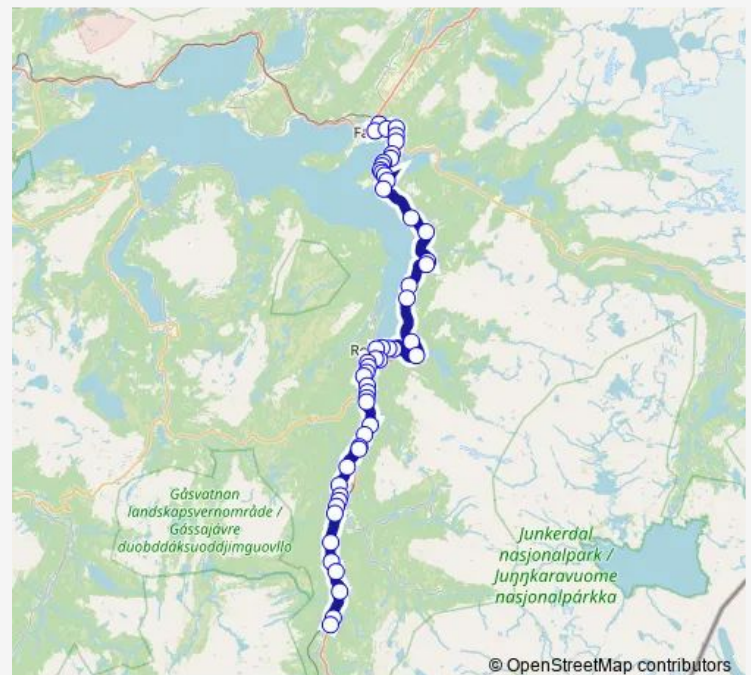

Thursday 14:00

Friday 14:00

Saturday —

Sunday —

Route info

Direction: Rognan stasjon

Stops: 33

Trip Duration: 1 hour 14 min