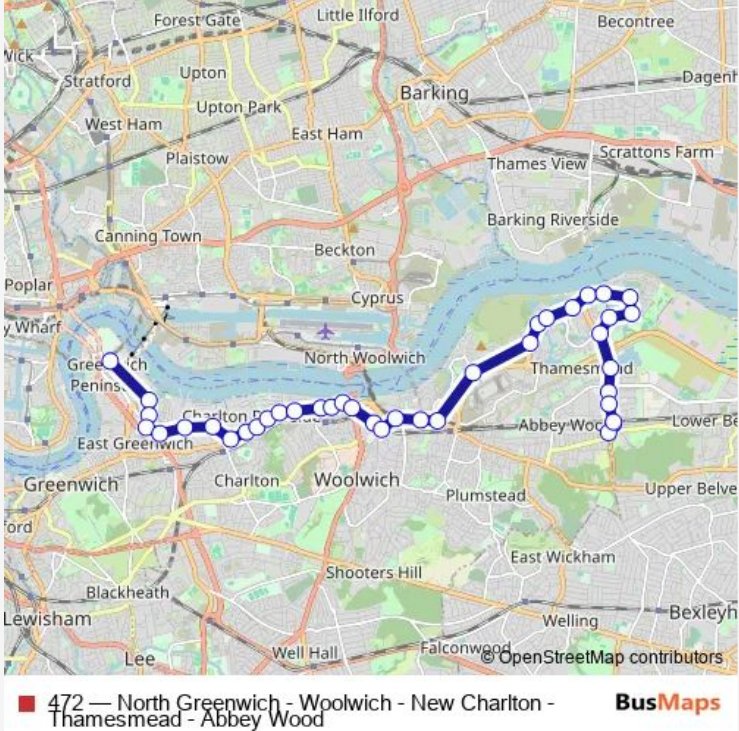

**Bus 472 North Greenwich - Woolwich - New Charlton -  
Thamesmead - Abbey Wood**

[Go to website](#)

**Direction**  
 North Greenwich Station — Gayton Road / Abbey Wood Station  
 39 stops  
[Open route schedule](#)

- North Greenwich Station
- Millennium Village / Oval Square
- Millennium Village South
- Millennium Leisure Park West
- Millennium Leisure Park East
- Peninsular Park Road
- Anchor & Hope Lane
- Charlton Station / Woolwich Road
- Stone Lake Retail Park
- Woolwich Road / Charlton Lane
- Greenwich Trust School
- Yateley Street
- Warspite Road
- Frances Street
- Kingsman Street
- Woolwich Ferry
- John Wilson Street / Powis Street
- Thomas Street
- Woolwich Arsenal Station
- Woolwich Station

**Route schedule**  
 North Greenwich Station — Gayton Road / Abbey Wood Station

Monday	00:00-23:50
Tuesday	00:00-23:50
Wednesday	00:00-23:50
Thursday	00:00-23:50
Friday	00:00-23:50
Saturday	00:00-23:50
Sunday	00:00-23:56

**Route info**  
 Direction: North Greenwich Station  
 Stops: 39  
 Trip Duration: 0 hour 52 min

Maxey Road

Plumstead Bus Garage

Princess Alice

Grasshaven Way

Watersmeet Place

Central Way / Thamesmead Town Centre