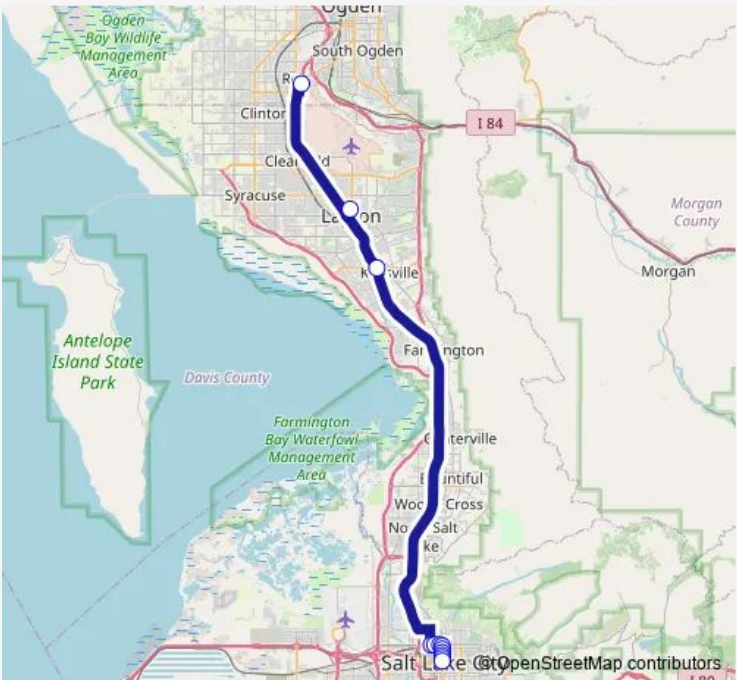

**Bus 472 Riverdale / Salt Lake Express**

[Go to website](#)

**Direction**  
 Riverdale P+R — State St / 400 S (Sb)  
 12 stops  
[Open route schedule](#)

- Riverdale P+R
- Layton Hills Mall
- Kaysville P+R
- North Temple / 300 W (Eb)
- North Temple / 150 W (Eb)
- North Temple / Main St (Eb)
- State St / 1st Ave (Sb)
- State St / 50 S (Sb)
- State St / 150 S (Sb)
- State St / 250 S (Sb)
- State St / 300 S (Sb)
- State St / 400 S (Sb)

Route schedule  
 Riverdale P+R — State St / 400 S (Sb)

Monday	05:58-06:58
Tuesday	05:58-06:58
Wednesday	05:58-06:58
Thursday	05:58-06:58
Friday	05:58-06:58
Saturday	—
Sunday	—

Route info  
 Direction: Riverdale P+R  
 Stops: 12  
 Trip Duration: 1 hour 1 min

**Direction**

State St / 400 S (Nb) — Riverdale P+R

10 stops

[Open route schedule](#)

State St / 400 S (Nb)

State St / 300 S (Nb)

State St / 150 S (Nb)

State St / 50 S (Nb)

Monday	15:35-17:05
Tuesday	15:35-17:05
Wednesday	15:35-17:05
Thursday	15:35-17:05
Friday	15:35-17:05
Saturday	—
Sunday	—

**Route info**

Direction: State St / 400 S (Nb)

Stops: 10

Trip Duration: 1 hour 7 min