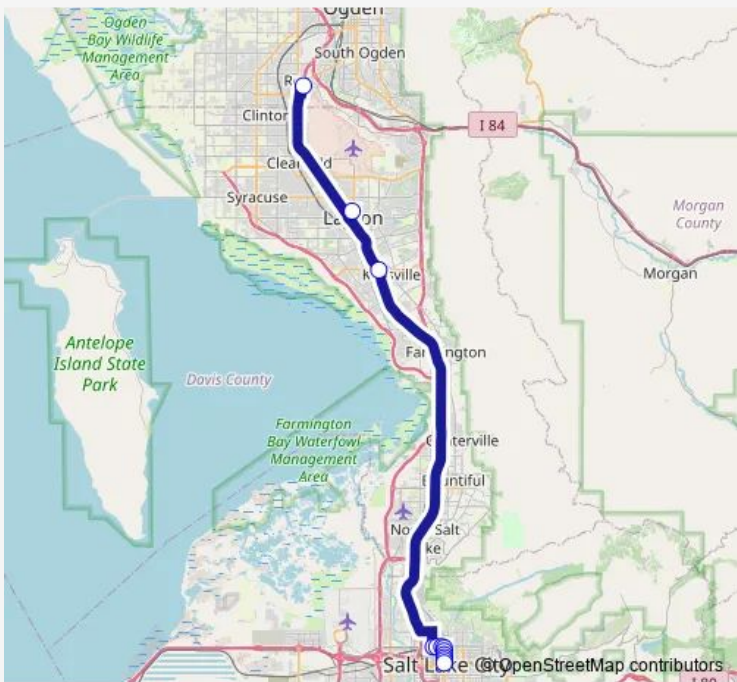

Bus 472 Riverdale / Salt Lake Express

[Go to website](#)

Direction
 Riverdale P+R — State St / 400 S (Sb)
 12 stops
[Open route schedule](#)

- Riverdale P+R
- Layton Hills Mall
- Kaysville P+R
- North Temple / 300 W (Eb)
- North Temple / 150 W (Eb)
- North Temple / Main St (Eb)
- State St / 1st Ave (Sb)
- State St / 50 S (Sb)
- State St / 150 S (Sb)
- State St / 250 S (Sb)
- State St / 300 S (Sb)
- State St / 400 S (Sb)

Route schedule
 Riverdale P+R — State St / 400 S (Sb)

Monday	05:58-06:58
Tuesday	05:58-06:58
Wednesday	05:58-06:58
Thursday	05:58-06:58
Friday	05:58-06:58
Saturday	—
Sunday	—

Route info
 Direction: Riverdale P+R
 Stops: 12
 Trip Duration: 1 hour 1 min

Direction

State St / 400 S (Nb) — Riverdale P+R

10 stops

[Open route schedule](#)

State St / 400 S (Nb)

State St / 300 S (Nb)

State St / 150 S (Nb)

State St / 50 S (Nb)

North Temple / State St (Wb)

North Temple / 200 W (Wb)

300 W / North Temple (Nb)

Kaysville P+R

Layton Hills Mall

Riverdale P+R

Route schedule

State St / 400 S (Nb) — Riverdale P+R