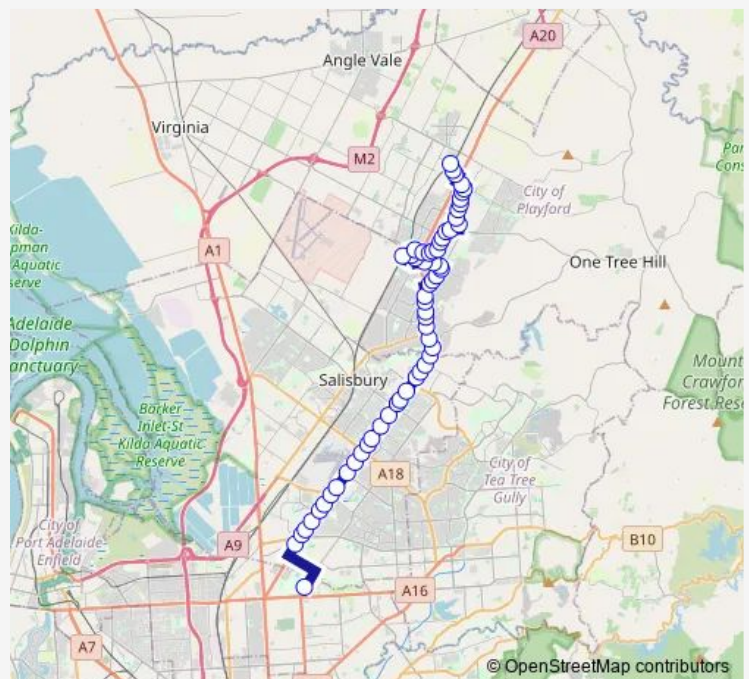

Stop 44 Main North Rd - West side

Stop 45 Main North Rd - West side

Stop 46 Main North Rd - North West side

Stop 47 Main North Rd - North West side

Stop 48 Main North Rd - West side

Stop 48A Main North Rd - North West side

Stop 49 Main North Rd - North West side

Route schedule

Zone C Roma Mitchell Secondary College — Zone A Smithfield Interchange

Monday	15:27
Tuesday	15:27
Wednesday	14:37
Thursday	15:27
Friday	15:27
Saturday	—
Sunday	—

Route info

Direction: Zone C Roma Mitchell Secondary College

Stops: 60

Trip Duration: 0 hour 56 min

472 — Smithfield Interchange to Roma Mitchell Secondary College

Stop 50 Main North Rd - North West side

Stop 51 Main North Rd - North West side

Stop 64 Kinkaid Rd - South West side

Stop 64A Yorktown Rd - South side

Stop 64B Playford Blvd - West side

Zone E Elizabeth City Centre - South side

Zone A Elizabeth Interchange

Stop 65A Elizabeth Way - North side