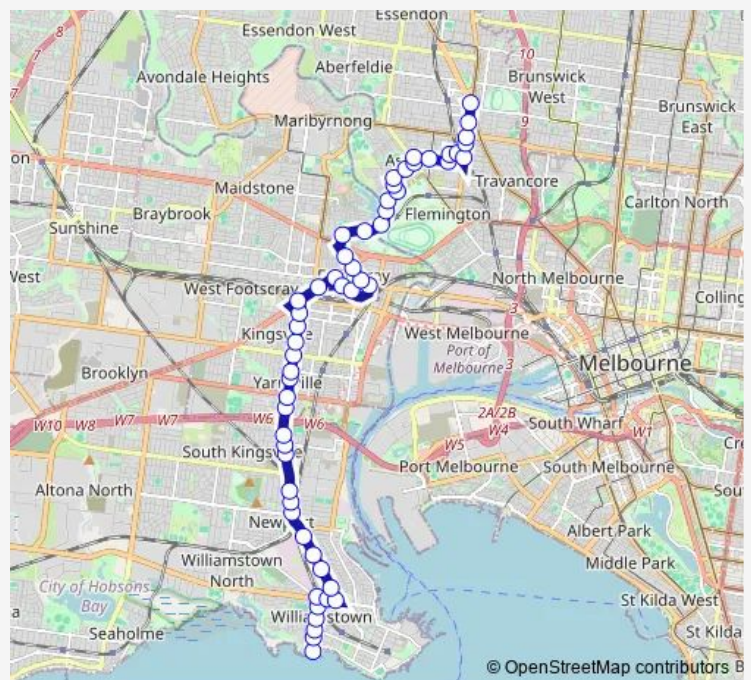

Leonard Cres/Fisher Pde (Ascot Vale)

Flemington Racecourse/Fisher Pde (Flemington)

Henry Turner South Reserve/Farnsworth Ave (Footscray)

**Route schedule**

Moonee Ponds Interchange/Mt Alexander Rd (Moonee Ponds) — Williamstown SLSC/Victoria St (Williamstown)

**Route info**

Direction: Moonee Ponds Interchange/Mt Alexander Rd (Moonee Ponds)

Stops: 57

Trip Duration: 0 hour 50 min

472 — Moonee Ponds - Williamstown

Footscray City College/Farnsworth Ave (Footscray)

Tiernan St/Droop St (Footscray)

## Route info

Direction: Williamstown SLSC/Victoria St (Williamstown)

Stops: 55

Trip Duration: 0 hour 55 min

Shackell St/Williamstown Rd (Kingsville)

Charles St/Williamstown Rd (Seddon)

Sunshine Rd/Geelong Rd (West Footscray)