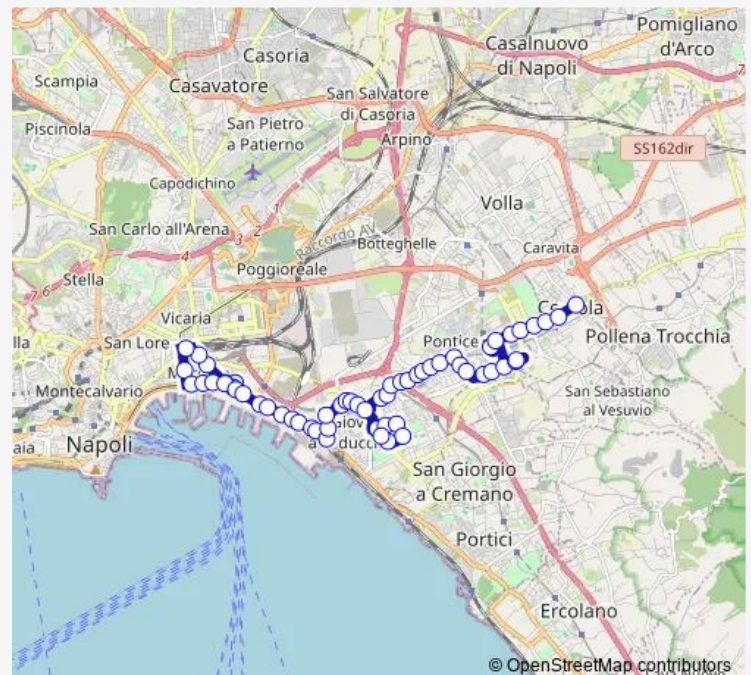

### Route schedule

Riccardi - P.Zza Della Libertà — Brin - Attestamento

Monday 23:28

Tuesday 23:28

Wednesday 23:28

Thursday 23:28

Friday 23:28

Saturday 23:28

### Route info

Direction: Riccardi - P.Zza Della Libertà

Stops: 65

Trip Duration: 0 hour 52 min

F.Lli Grimm - Hemingway

Hemingway - F.Lli Grimm

Hemingway - Poste

Hemingway - Salgari