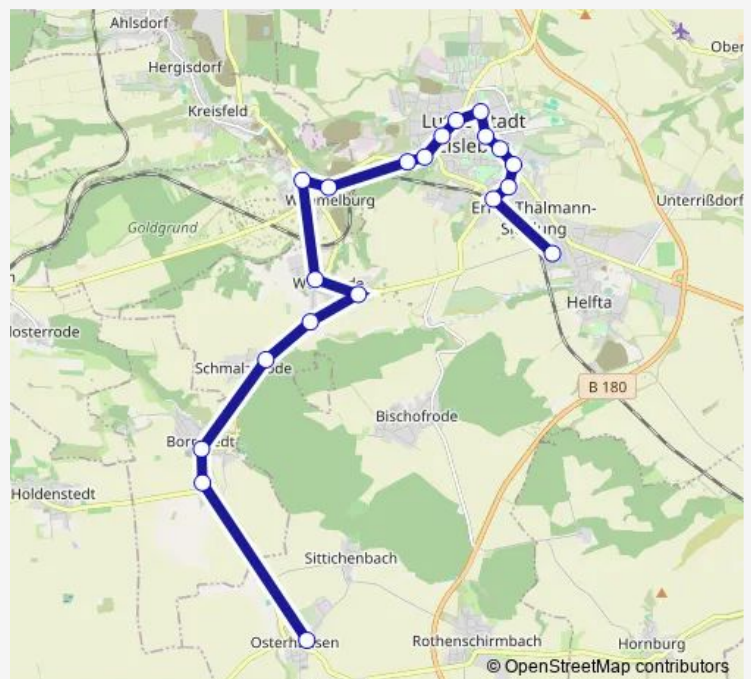

Lu. Eisleben, Rathenaustr.

Lu. Eisleben, Landwehr

Lu. Eisleben, Mansfelder Hof

Lu. Eisleben, Plan (Zentrum)

Lu. Eisleben, Busbahnhof

Lu. Eisleben, Ecke Hohetorstr.

Lu. Eisleben, Breiter Weg

Lu. Eisleben, Kasseler Str.

Tuesday 06:38-16:23

Wednesday 06:38-16:23

Thursday 06:38-16:23

Friday 06:38-16:23

Saturday —

Sunday —

Route info

Direction: Lu. Eisleben, Raismeser Str.

Stops: 20

Trip Duration: 0 hour 55 min

472

Direction

Lu. Eisleben, Bahnhof (Bus) — Osterhausen (b. Lu. Eisleben), Sittichenbacher Chaussee

10 stops

[Open route schedule](#)

Lu. Eisleben, Bahnhof (Bus)

Wolferode (Bus)

Wolferode, Eislebener Str.

Wolferode, Mühle

Schmalzerode

Bornstedt (b. Lu. Eisleben)

Bornstedt (b. Lu. Eisleben), Neuglück

Bornstedt (b. Lu. Eisleben), Hauptstr.

Bornstedt (b. Lu. Eisleben), Bauernsteinstr.