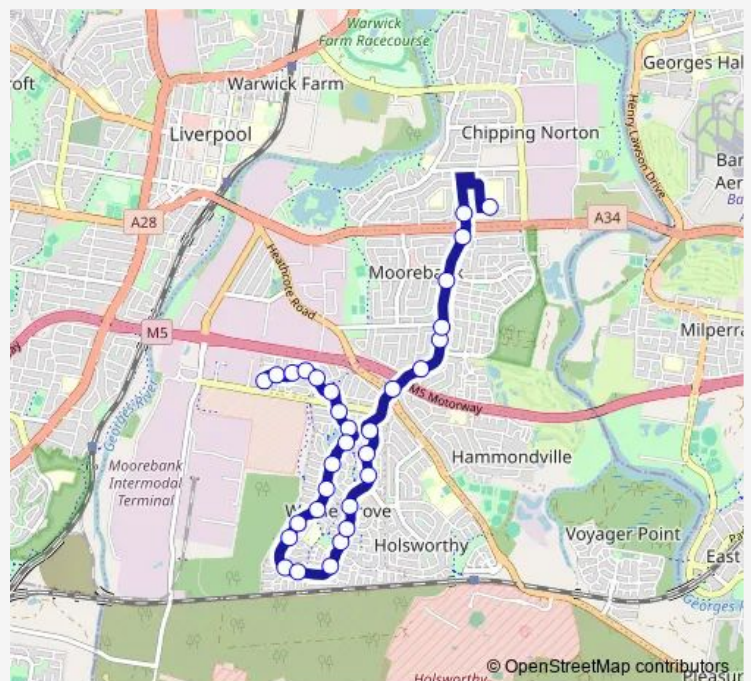

Wattle Grove Dr After Arrowfield Dr

Wattle Grove Dr Before Cressbrook Dr

Wattle Grove Dr Opp Corryton Park

Wattle Grove Dr At Cressbrook Dr

Wattle Grove Dr Opp Tusculum Park

Wattle Grove Dr Opp Evandale Ct

Monday 07:40

Tuesday 07:40

Wednesday 07:40

Thursday 07:40

Friday 07:40

Saturday —

Sunday —

Route info

Direction: Delfin Dr After Anzac Rd

Stops: 31

Trip Duration: 0 hour 30 min

S528 — Wattle Grove to Moorebank High School

Australis Av Opp Banksia Pl

Australis Av At Wattle Grove Dr

Nuwarra Rd After Heathcote Rd

Nuwarra Rd Opp Marshall Av

177 Nuwarra Rd

Nuwarra Rd Before Junction Rd

Nuwarra Rd Before Maddecks Av

Nuwarra Rd Opp Carinya Pl

St Joseph's Primary School, Nuwarra Rd

Moorebank High School, Boolarong Av

S528 School Bus time schedules and route maps are available in an offline PDF at busmaps.com. Use the busmaps.com website to see live bus times, train schedule or subway schedule, and step-by-step directions for all public transit in Liverpool