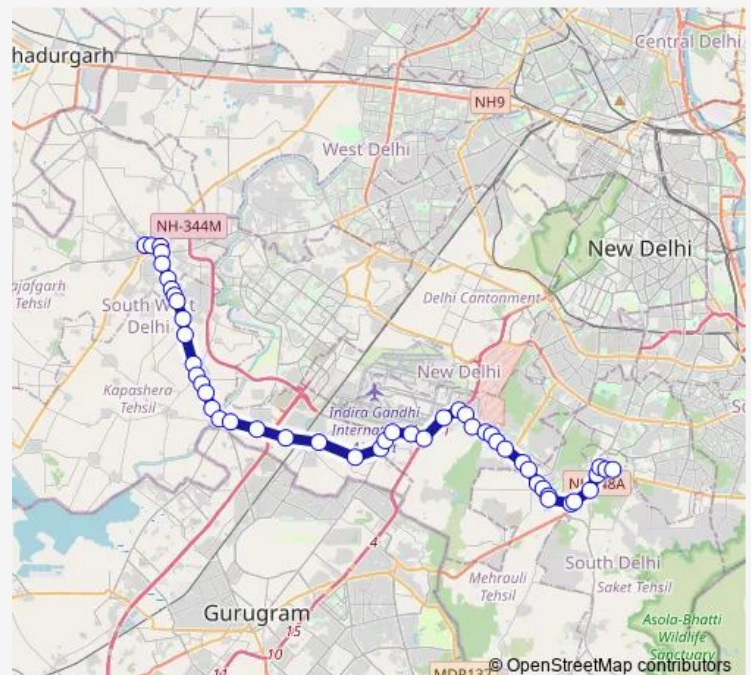

Bamnoli Crossing

Bijwasan Railway Station

Shri Golok Dham Bijwasan School

Route schedule

Najafgarh Terminal — Lado Sarai Firni Road

Monday 05:33-19:33

Tuesday 05:33-19:33

Wednesday 05:33-19:33

Thursday 05:33-19:33

Friday 05:33-19:33

Saturday 05:33-19:33

Sunday 05:33-19:33

Route info

Direction: Najafgarh Terminal

Stops: 48

Trip Duration: 2 hour 4 min