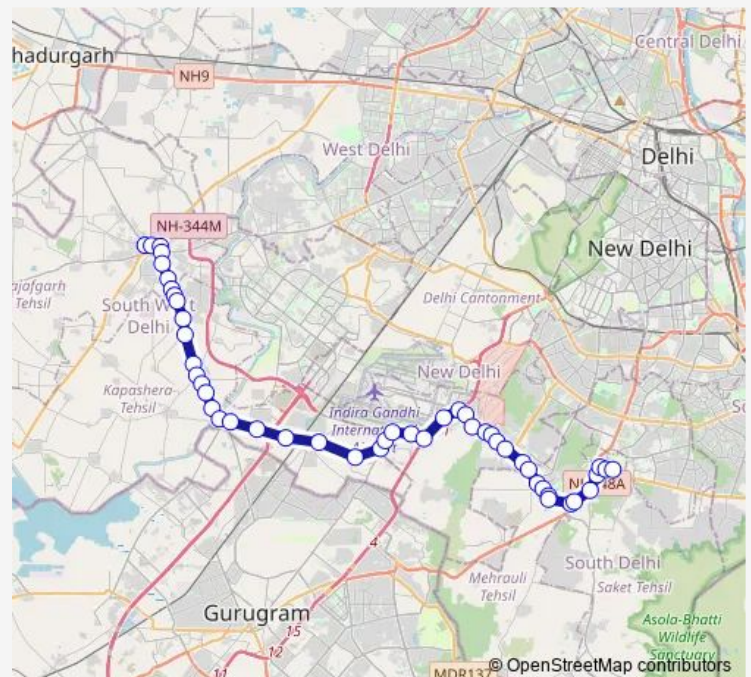

Bamnoli Crossing

Bijwasan Railway Station

Shri Golok Dham Bijwasan School

Route schedule

Najafgarh Terminal — Lado Sarai Firni Road

Monday 05:33-19:33

Tuesday 05:33-19:33

Wednesday 05:33-19:33

Thursday 05:33-19:33

Friday 05:33-19:33

Saturday 05:33-19:33

Sunday 05:33-19:33

Route info

Direction: Najafgarh Terminal

Stops: 48

Trip Duration: 2 hour 4 min